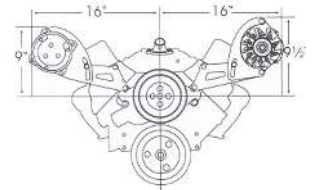

Designed for cars with low hood clearance: Vettes, Camaros, etc. These brackets also work great on most vehicles with a wide engine compartment: trucks, 50's and 60's cars, etc. These brackets bolt to the head and top water pump bolt holes. The AC compressor bracket Fits all GM aluminum heads and may be used on 1969 through 1986 cast iron heads by drilling and tapping one hole for the upper mounting point.

Part #	Model	Price
SMALL BLOCK WITH SHORT WATER PUMP		
3611	Compressor Mounting Bracket	105.95 Ea.
3612	Alternator Mounting Bracket	105.95 Ea.
SMALL BLOCK WITH LONG WATER PUMP		
3622	Compressor Mounting Bracket	105.95 Ea.
3623	Alternator Mounting Bracket	105.95 Ea.