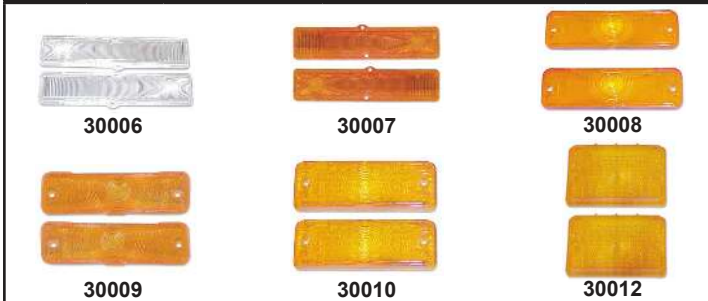

PARKLIGHT LENSES

Part #	Year	Model	Part	Price
30006	62	All	Parklight Lens	40.95 Pair
30007	63-64	All	Parklight Lens	25.95 Pair
30008	65	All	Parklight Lens	45.95 Pair
30009	66-67	All	Parklight Lens	45.95 Pair
30010	68-69	All	Parklight Lens	25.95 Pair
30011	70	All	Parklight Lens	25.95 Pair
30012	71-72	All	Parklight Lens	25.95 Pair