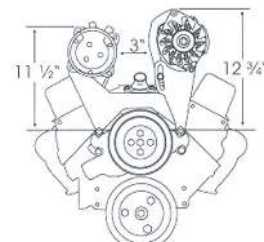

BRACKETS FOR SMALL BLOCK

FRONT VIEW

REAR VIEW

These brackets bolt to the top water pump and the two front intake bolts. They may be used individually or as a pair. Will clear tall valve covers.

| Part # | Model | Price |
|--|-----------------------------|------------|
| SMALL BLOCK WITH SHORT WATER PUMP | | |
| 3605 | Compressor Mounting Bracket | 105.95 Ea. |
| 3606 | Alternator Mounting Bracket | 95.95 Ea. |
| SMALL BLOCK WITH LONG WATER PUMP | | |
| 3616 | Compressor Mounting Bracket | 105.95 Ea. |
| 3617 | Alternator Mounting Bracket | 99.95 Ea. |