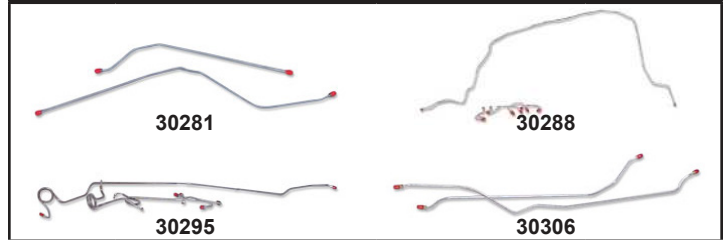

BRAKE LINES

Part #	Year	Model	Part	Price
30283 ❶	62-64	Standard Drum	Front Brake Line	55.95 Set
30284 ❶	62-65	Disc	Front Brake Line	100.95 Set
30285 ❶	65-66	Standard Drum	Front Brake Line	55.95 Set
30286 ❶	67	Standard Drum	Front Brake Line	65.95 Set
30287 ❶	66-67	Disc	Front Brake Line	100.95 Set
30288 ❶	68	Standard Drum	Front Brake Line	65.95 Set
30289 ❶	68	Power Drum	Front Brake Line	65.95 Set
30290 ❶	68	Standard Disc	Front Brake Line	65.95 Set
30291 ❶	68	Power Disc	Front Brake Line	65.95 Set
30292 ❶	69	Power Drum	Front Brake Line	65.95 Set
30293 ❶	69	Power Disc	Front Brake Line	65.95 Set
30294 ❶	70	Power Disc	Front Brake Line	80.95 Set
30295 ❶	71-72	Power Disc	Front Brake Line	65.95 Set
30296 ❷	62-65	All	Long Brake Line	65.95 Ea.
30297 ❷	66	Dual Exhaust	Long Brake Line	50.95 Ea.
30298 ❷	66	Single Exhaust	Long Brake Line	50.95 Ea.
30299 ❷	67	All	Long Brake Line	50.95 Ea.
30300 ❷	68	All	Long Brake Line	50.95 Ea.
30301 ❷	69	Power Brakes	Long Brake Line	65.95 Ea.
30302 ❷	69	Standard Brakes	Long Brake Line	65.95 Ea.
30303 ❷	70	Power Disc	Long Brake Line	65.95 Ea.
30304 ❷	71-72	Power Disc	Long Brake Line	65.95 Ea.
30305 ❶	62-65	All	Rear Brake Line	37.95 Set
30281 ❶	62-67	4-Wheel Disc	Rear Brake Line	45.95 Set
30306 ❶	66-67	All	Rear Brake Line	37.95 Set
30307 ❶	68	Single Leaf Springs	Rear Brake Line	37.95 Set
30308 ❶	68	Multi Leaf Springs	Rear Brake Line	37.95 Set
30282 ❶	68-74	4-Wheel Disc	Rear Brake Line	45.95 Set
30309 ❶	69-72	All	Rear Brake Line	37.95 Set

❶ = add $8.00 handling per item
❷ = add $16.00 handling per item