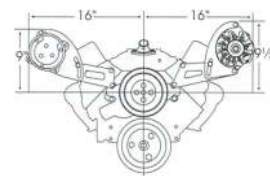

A very versatile bracket system. Works well with most induction systems. Will clear multiple carbs and most fuel injection. The alternator bracket will fit all 1967 and newer heads except Vortec. The AC bracket Fits all GM aluminum heads and may be used on 1969-1986 cast iron heads by drilling and tapping one hole for the upper mounting point. Will clear up to 3" tall center bolt valve covers when used on 1987 and later heads. Will clear up to 3 3/4" tall valve covers when used on 1986 and earlier heads.

Part #	Model	Price
SMALL BLOCK WITH SHORT WATER PUMP		
3615	Compressor Mounting Bracket	105.95 Ea.
3612	Alternator Mounting Bracket	105.95 Ea.
SMALL BLOCK WITH LONG WATER PUMP		
3624	Compressor Mounting Bracket	105.95 Ea.
3623	Alternator Mounting Bracket	105.95 Ea.