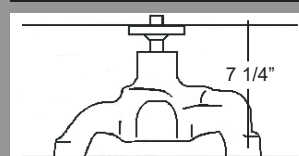

BIG BLOCK WITH LONG WATER PUMP

Chevrolet used many different water pumps throughout their history. Please take the time and make sure that you identify which water pump you have so that you will be able to order the correct AC system or correct brackets and pulleys.