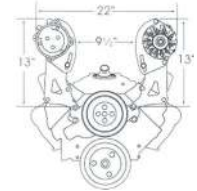

A very versatile bracket system. Works with most induction systems. Will clear multiple carbs and most fuel injection. The alternator bracket will fit all 1969 and newer heads except Vortec. The AC bracket Fits all GM aluminum heads and may be used on 1969-1986 cast iron heads by drilling and tapping one hole for the upper mounting point. Will clear up to 3" tall center bolt valve covers when used on 1987 and later heads. Will clear up to 3 3/4" tall valve covers when used on 1986 and earlier heads.

Part #	Model	Price
SMALL BLOCK WITH SHORT WATER PUMP		
3609	Compressor Mounting Bracket	105.95 Ea.
3610	Alternator Mounting Bracket	105.95 Ea.
SMALL BLOCK WITH LONG WATER PUMP		
3620	Compressor Mounting Bracket	105.95 Ea.
3621	Alternator Mounting Bracket	105.95 Ea.