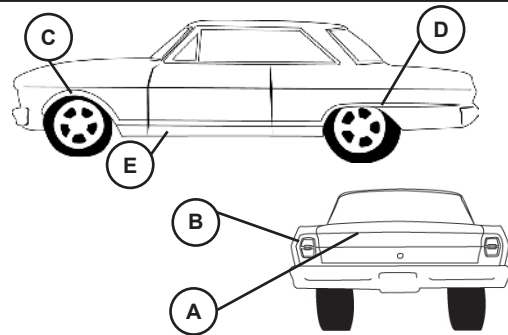

Moldings

EXTERIOR MOLDING 1962 - 1965

Part #	Year	Model	Part	Price	
31931	62-65	All	Trunk Molding	59.95 Ea.	A
31932	62-65	All	Taillight Cove Moldings	79.95 Pair	B
32004	62-65	All	Front Wheel Well Molding LH	49.95 Ea.	C
32005	62-65	All	Front Wheel Well Molding RH	49.95 Ea.	
32006	62-65	All	Rear Wheel Well Molding LH	49.95 Ea.	D
32007	62-65	All	Rear Wheel Well Molding RH	49.95 Ea.	
32099	65	All	Headlight Eyebrows	170.95 Pair	
32100 ②	63-64	SS	Body Peak Moldings	279.95 Set	
32101 ②	62-63	All	Rocker Panel Moldings	179.95 Pair	E

EXTERIOR MOLDING 1966 - 1967

Part #	Year	Model	Part	Price	
31551 ①	66-67	All	Front Wheel Well Molding LH	49.95 Ea.	A
31552 ①	66-67	All	Front Wheel Well Molding RH	49.95 Ea.	
31553 ①	66-67	All	Rear Wheel Well Molding LH	49.95 Ea.	B
31554 ①	66-67	All	Rear Wheel Well Molding RH	49.95 Ea.	
31555 ②	66-67	All	Rocker Moldings	149.95 Pair	C
31556	66-67	Hardtop	Rear Quarter Window Trim	115.95 Pair	
32040	66-67	All	Quarter Window Corner Moldings	45.95 Pair