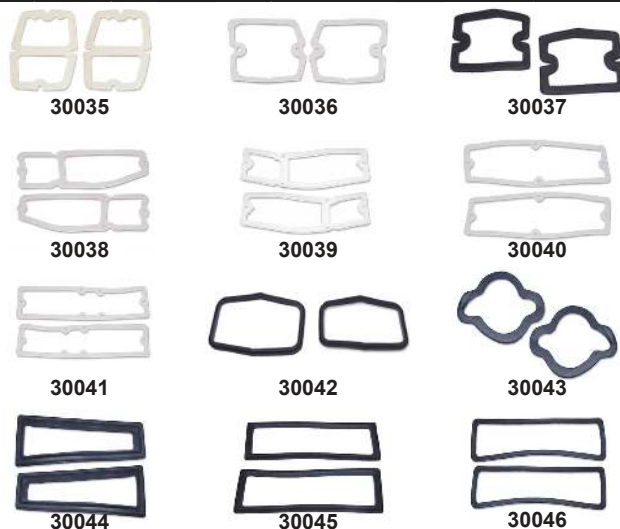

TAILLIGHT LENS GASKETS

Part #	Year	Model	Part	Price
30035	62-64	Except Wagon	Taillight Lens Gaskets	4.00 Pair
30036	65	Except Wagon	Taillight/Backup Lens Gaskets	4.00 Pair
30037	65	Wagon	Taillight Lens Gaskets	7.95 Pair
30038	66-67	Except Wagon	Taillight Lens Gaskets	4.00 Pair
30039	68-69	All	Taillight Lens Gaskets	5.00 Pair
30040	70	All	Taillight Lens Gaskets	6.95 Pair
30041	71-72	All	Taillight Lens Gaskets	5.95 Pair
30042	62-64	All	Taillight Housing To Body Gaskets	39.95 Set
30043	65	Wagon	Taillight Housing To Body Gaskets	7.95 Pair
30044	66-67	Except Wagon	Taillight Bezel Gaskets	21.95 Pair
30045	68-69	Except Wagon	Taillight Bezel Gaskets	14.95 Pair
30046	70-72	All	Taillight Bezel Gaskets	21.95 Pair