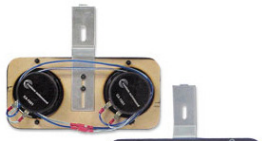

Radios

SPEAKERS

20379

Part #	Year	Model	Part	Price
30207	62-65	All	Dual Speaker	35.95 Ea.
20379	66-67	w/AC	Dual Speaker	40.95 Ea.
20380	66-67	w/o AC	Dual Speaker	40.95 Ea.
15247	68-74	w/Ac	Dual Speaker	40.95 Ea.
15248	68-74	w/o AC	Dual Speaker	40.95 Ea.
30208	62-63	Convertible	Kick Panel Speakers	179.95 Pair
30209	62-65	Except Convertible	Kick Panel Speakers	179.95 Pair
30210	66-67	All	Kick Panel Speakers	179.95 Pair
30211	68-72	All	Kick Panel Speakers	179.95 Pair
3915	64-74	All	Rear Speakers W/Grilles	79.95 Pair
4249	62-74	All	Undercover Speakers	139.95 Pair

ANTENNAS

Part #	Year	Model	Part	Price
10031	63-64	All	Rear Antenna Assembly LH	69.95 Ea.
10032	63-64	All	Rear Antenna Assembly RH	69.95 Ea.
30196	66-67	All	Front Antenna Bezel Gasket	6.95 Ea.
20360	68-69	All	Front Antenna Bezel Gasket	4.00 Ea.
10037	63-64	All	Rear Antenna Nut	8.95 Ea.
4012	62-74	All	Hide Away Antenna	35.95 Ea.

USA 230 RADIOS

If you don't need USB/MP3 or CD changer control this is the model for you. An awesome looking radio at a great price. Radio has no cassette but comes with auxiliary audio input. If you have a portable MP3 player or Satellite radio just plug it into the Aux input and listen to it through this radio. Our kits modify each radio to fit specific vehicles right out of the box. No extra kits/bezels needed!

FEATURES

- AM-FM Stereo • 200 Watts (4x50) • Auxiliary Input (RCA Rear) RCA to 1/8" pin jack included • Digital Clock • Electronic Tuner • 16 Pre-sets (4AM-12FM) • 4 Channel RCA Pre-outs • 4 way Fader • Power Antenna Lead

Part #	Year	Model	Part	Price
30198	62-65	All	USA 230 Am/Fm Radio	169.95 Ea.
30199	66-67	All	USA 230 Am/Fm Radio	169.95 Ea.
30200	68-74	All	USA 230 Am/Fm Radio	169.95 Ea.

USA 740 RADIOS