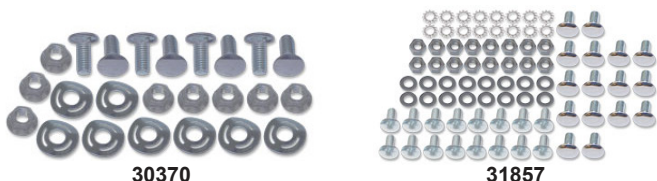

BUMPER BOLTS

Part#	Year	Model	Part	Price
30370	62-67	All	Bumper Bolt Kit (2 Sets Req)	18.95 Kit
31857	68-72	Nova	Bumper Bolt Kit	25.95 Kit