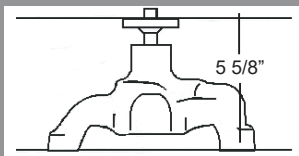

Air Conditioning

What kind of water pump do I have?

SMALL BLOCK WITH SHORT WATER PUMP