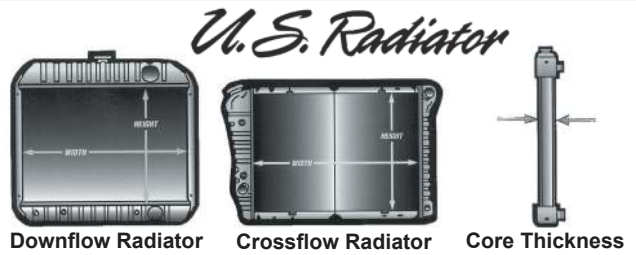

Radiators

RADIATORS

HOW TO MEASURE A RADIATOR

Measure only the core in order to determine the size of the radiator. Always measure the HEIght with the tubes (direction of the coolant flow). To determine width, measure the core only. Do not include the side channels or mounting brackets. To measure core thickness, use a small diameter wire and insert it through the core until the end is flush with the other side. Hold the wire flush to the core with your thumb and forefinger, remove wire, and measure it. The length of the wire from your thumb and forefinger to the end will equal the thickness.

Part #	Year	Model	Part	Price
When ordering radiators, please make sure to verify what motor, transmission, and core size that your car came from the factory with.				
31370★②	64	283 Auto w/o AC	Desert Cooler 4-Core Radiator	499.95 Ea.
31371★②	64	283 Standard w/o AC	Desert Cooler 4-Core Radiator	499.95 Ea.
31372★②	64-65	283 Auto w/AC	Desert Cooler 4-Core Radiator	499.95 Ea.
31373★②	64-65	283 Standard w/AC	Desert Cooler 4-Core Radiator	499.95 Ea.
31374★②	65	283 Auto w/o AC	Desert Cooler 4-Core Radiator	499.95 Ea.
31375★②	65	283 Standard w/o AC	Desert Cooler 4-Core Radiator	499.95 Ea.
31376★②	66-67	283/327 Auto	Desert Cooler 4-Core Radiator Core Size 15-1/2X23-1/2X1-1/4	499.95 Ea.
31377★②	66-67	283/327 Standard	Desert Cooler 4-Core Radiator Core Size 15-1/2X23-1/2X1-1/4	499.95 Ea.
31378★②	66-67	283/327 Auto	Desert Cooler 4-Core Radiator (Recessed Side Brackets)	499.95 Ea.
31379★②	66-67	283/327 Standard	Desert Cooler 4-Core Radiator (Recessed Side Brackets)	499.95 Ea.
31380★②	66-67	327 350Hp Auto	Desert Cooler 4-Core Radiator Core Size 15-1/2X23-1/2X2-1/4	481.95 Ea.
31381★②	66-67	327 350Hp Standard	Desert Cooler 4-Core Radiator Core Size 15-1/2X23-1/2X2-1/4	481.95 Ea.
31382★②	68-71	V8 Small Block Auto	Desert Cooler 4-Core Radiator	481.95 Ea.
31383★②	68-71	V8 Small Block Standard	Desert Cooler 4-Core Radiator	481.95 Ea.
31384★②	68-71	396 Auto	Desert Cooler 4-Core Radiator Core Size 17X23x2	509.95 Ea.
31385★②	68-71	396 Standard	Desert Cooler 4-Core Radiator Core Size 17X23x2	509.95 Ea.
31386★②	68-71	396 Auto	Desert Cooler 4-Core Radiator Core Size 17X23x2-5/8	585.95 Ea.
31387★②	68-71	396 Standard	Desert Cooler 4-Core Radiator Core Size 17X23x2-5/8	585.95 Ea.
31388★②	68-71	396 Auto	Desert Cooler 4-Core Radiator Core Size 17X23x2-5/8	472.95 Ea.
31389★②	68-71	396 Standard	Desert Cooler 4-Core Radiator Core Size 17X23x2-5/8	472.95 Ea.
31390★②	72-74	307/350 Auto	Desert Cooler 4-Core Radiator Core Size 17X20-7/8X1-1/4	481.95 Ea.
31391★②	72-74	307/350 Standard	Desert Cooler 4-Core Radiator Core Size 17X20-7/8X1-1/4	481.95 Ea.
31392★②	72-74	307/350 Auto	Desert Cooler 4-Core Radiator Core Size 17X23x2	499.95 Ea.
31393★②	72-74	307/350 Standard	Desert Cooler 4-Core Radiator Core Size 17X23X2	499.95 Ea.