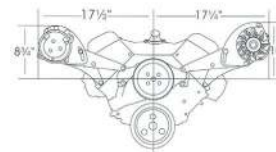

Air Conditioning

BRACKETS FOR SMALL BLOCK

A very versatile bracket system. Works well with most induction systems. Will clear multiple carbs and most fuel injection. The alternator bracket will fit all 1967 and newer heads except Vortec. The AC bracket Fits all GM aluminum heads and may be used on 1969-1986 cast iron heads by drilling and tapping one hole for the upper mounting point. Will clear up to 3" tall center bolt valve covers when used on 1987 and later heads. Will clear up to 3 3/4" tall valve covers when used on 1986 and earlier heads.

Part #	Model	Price
SMALL BLOCK WITH SHORT WATER PUMP		
3615	Compressor Mounting Bracket	105.95 Ea.
3612	Alternator Mounting Bracket	105.95 Ea.
SMALL BLOCK WITH LONG WATER PUMP		
3624	Compressor Mounting Bracket	105.95 Ea.
3623	Alternator Mounting Bracket	105.95 Ea.

BRACKETS FOR BIG BLOCK

Front View

Engineered for low hood applications. Works great on any vehicle with a wide engine compartment: trucks, 50's and 60's cars, etc. Bolts to the heads and water pump.

Part #	Model	Price
BIG BLOCK WITH SHORT WATER PUMP		
3627	Compressor Mounting Bracket	105.95 Ea.
3628	Alternator Mounting Bracket	105.95 Ea.
BIG BLOCK WITH LONG WATER PUMP		
3629	Compressor Mounting Bracket	105.95 Ea.
3630	Alternator Mounting Bracket	105.95 Ea.

★ = special order non-stocking item