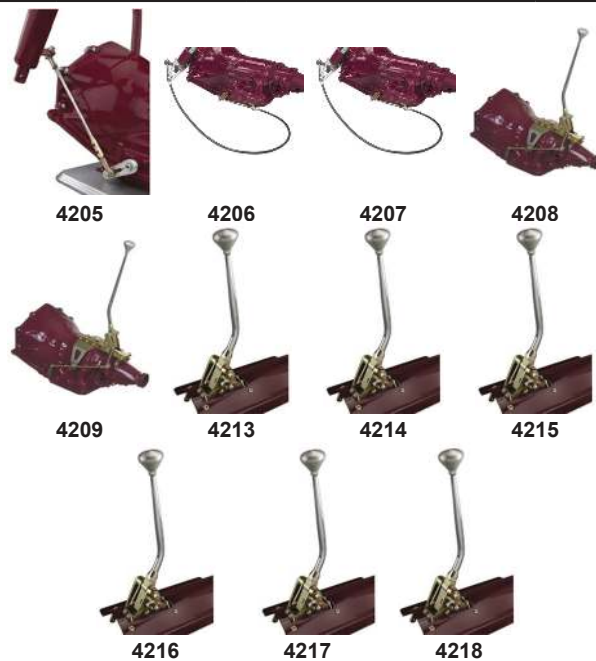

SHIFTER PARTS

Part #	Model	Part	Price
4205	350/400/700R4	Adjustable Shift Linkage	69.95 Ea.
4206	W/2" Column	Cable Shift Linkage	159.95 Kit
4207	W/2-1/4" Column	Cable Shift Linkage	159.95 Kit
4208	700R4	Automatic Transmission Shifter	309.95 Kit
4209	Turbo 350	Automatic Transmission Shifter	299.95 Kit
4213	Turbo 350	Floor Mount Shifter	299.95 Ea.
4214	Turbo 350	Floor Mount Shifter (Black Knob)	299.95 Ea.
4215	Turbo 400	Floor Mount Shifter	279.95 Ea.
4216	Turbo 400	Floor Mount Shifter (Black Knob)	279.95 Ea.
4217	700R4/4L60E	Floor Mount Shifter	279.95 Ea.
4218	700R4/4L60E	Floor Mount Shifter (Black Knob)	279.95 Ea.