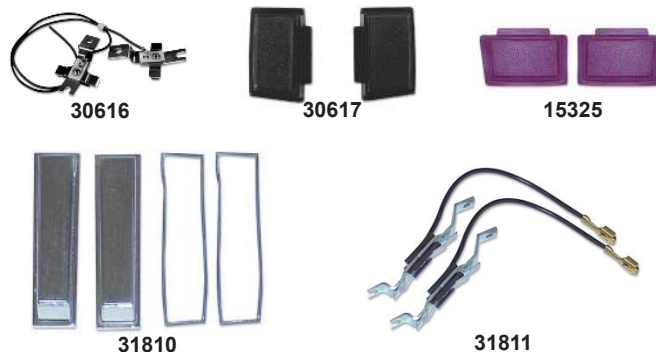

HORN CONTACTS & BUTTONS

Part #	Year	Model	Part	Price
16508	66-70	All w/Wood Wheel	Horn Contact	15.95 Ea.
31810	67	Nova SS	Horn Buttons	35.95 Pair
31811	67	Nova SS	Horn Button Contacts	23.95 Pair
30616	69-70	All	Horn Contacts	19.95 Ea.
30617	69-70	All	Horn Buttons Black	19.95 Pair
15323	69-70	All	Horn Buttons Blue	19.95 Pair
15324	69-70	All	Horn Buttons Green	19.95 Pair
15325	69-70	All	Horn Buttons Red	19.95 Pair