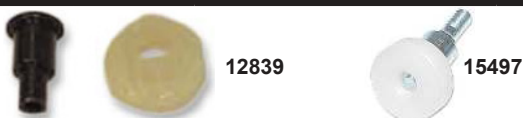

DOOR WINDOW ROLLERS / GUIDES

Part #	Year	Model	Part	Price
12839	63-65	All	Window Regulator Roller	7.95 Ea.
15497	69-70	All	Window Regulator Roller	11.95 Ea.
24231	66-67	Hardtop	Quarter Window Roller	6.95 Ea.
32353	68-72	2Dr	Quarter Window Guides	40.95 Pair