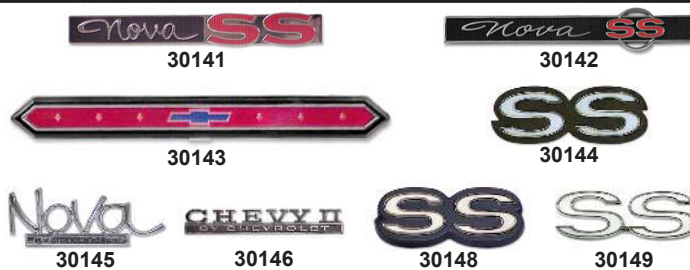

TRUNK & REAR BODY EMBLEMS

Part #	Year	Model	Part	Price
30141	63-64	Nova SS	Trunk Lid Emblem	55.95 Ea.
30142	65	Nova SS	Trunk Lid Emblem	58.95 Ea.
30143	65	All	Rear Body Emblem	68.95 Ea.
30144	68-72	Nova SS	Rear Body Emblem	41.95 Ea.
30145	68-72	Nova	Trunk Lid Emblem	29.95 Ea.
30146	68	Chevy II	Trunk Lid Emblem	49.95 Ea.
30147	68-69	SS	Rear Body Emblem	69.95 Ea.
30148	70-72	SS	Rear Body Emblem	69.95 Ea.
30149	73-74	SS	Trunk Emblem	35.95 Ea.