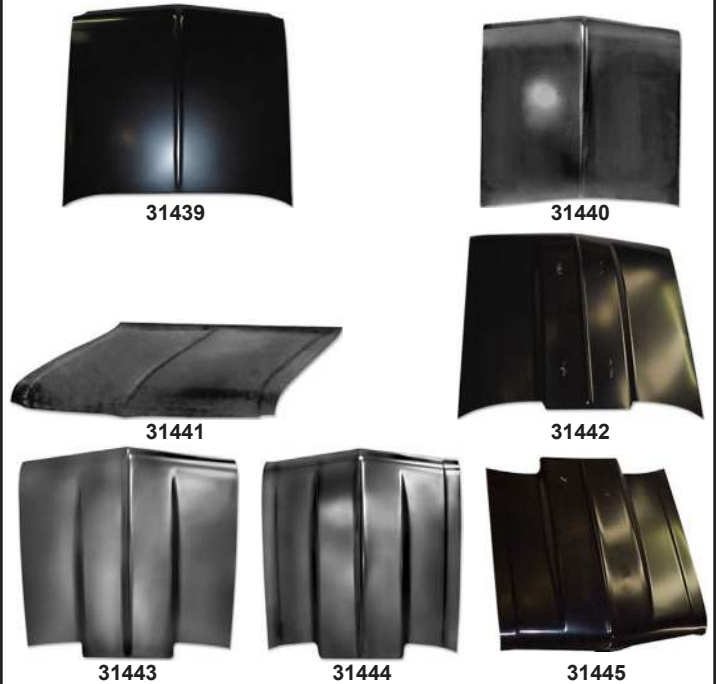

HOODS

Part #	Year	Model	Part	Price
31439 ②	62-65	All	Hood	329.95 Ea.
31440 ②	66-67	All	Hood	289.95 Ea.
31441 ②	68-72	All	Hood	379.95 Ea.
31442 ②	62-65	All	Cowl Hood	489.95 Ea.
31443 ②	66-67	All	Cowl Hood	399.95 Ea.
31444 ②	68-72	All	Cowl Hood	429.95 Ea.
31445 ②	73-74	All	Cowl Hood	469.95 Ea.