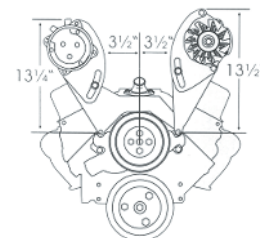

Designed for use in applications that require added clearance for tri-power carbs and dual quad carbs. Bolt to top water pump and the two front intake bolts. Alternator bracket works well with intake mounted oil filler tube and offset thermostat housings. Will clear up to 4 1/2" tall valve covers.

Part #	Model	Price
SMALL BLOCK WITH SHORT WATER PUMP		
3607	Compressor Mounting Bracket	115.95 Ea.
3608	Alternator Mounting Bracket	99.95 Ea.
SMALL BLOCK WITH LONG WATER PUMP		
3618	Compressor Mounting Bracket	105.95 Ea.
3619	Alternator Mounting Bracket	99.95 Ea.