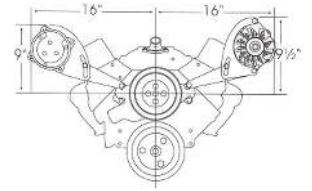

Air Conditioning

BRACKETS FOR SMALL BLOCK

A very versatile bracket system. Works with most induction systems. Will clear multiple carbs and most fuel injection. The alternator bracket will fit all 1969 and newer heads except Vortec. The AC bracket Fits all GM aluminum heads and may be used on 1969-1986 cast iron heads by drilling and tapping one hole for the upper mounting point. Will clear up to 3" tall center bolt valve covers when used on 1987 and later heads. Will clear up to 3 3/4" tall valve covers when used on 1986 and earlier heads.

Part #	Model	Price
SMALL BLOCK WITH SHORT WATER PUMP		
3609	Compressor Mounting Bracket	105.95 Ea.
3610	Alternator Mounting Bracket	105.95 Ea.
SMALL BLOCK WITH LONG WATER PUMP		
3620	Compressor Mounting Bracket	105.95 Ea.
3621	Alternator Mounting Bracket	105.95 Ea.

BRACKETS FOR SMALL BLOCK

Designed for cars with low hood clearance: Vettes, Camaros, etc. These brackets also work great on most vehicles with a wide engine compartment: trucks, 50's and 60's cars, etc. These brackets bolt to the head and top water pump bolt holes. The AC compressor bracket Fits all GM aluminum heads and may be used on 1969 through 1986 cast iron heads by drilling and tapping one hole for the upper mounting point.

Part #	Model	Price
SMALL BLOCK WITH SHORT WATER PUMP		
3611	Compressor Mounting Bracket	105.95 Ea.
3612	Alternator Mounting Bracket	105.95 Ea.
SMALL BLOCK WITH LONG WATER PUMP		
3622	Compressor Mounting Bracket	105.95 Ea.
3623	Alternator Mounting Bracket	105.95 Ea.

BRACKETS FOR SMALL BLOCK

Front View