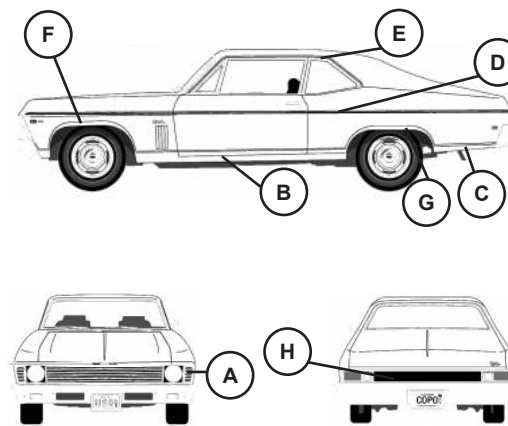

Moldings

EXTERIOR MOLDING 1962 - 1965

Part #	Year	Model	Part	Price	
31931	62-65	All	Trunk Molding	59.95 Ea.	A
31932	62-65	All	Taillight Cove Moldings	79.95 Pair	B
32004	62-65	All	Front Wheel Well Molding LH	49.95 Ea.	C
32005	62-65	All	Front Wheel Well Molding RH	49.95 Ea.	
32006	62-65	All	Rear Wheel Well Molding LH	49.95 Ea.	D
32007	62-65	All	Rear Wheel Well Molding RH	49.95 Ea.	
32099	65	All	Headlight Eyebrows	170.95 Pair	
32100 ②	63-64	SS	Body Peak Moldings	279.95 Set	
32101 ②	62-63	All	Rocker Panel Moldings	179.95 Pair	E

EXTERIOR MOLDING 1966 - 1967

Part #	Year	Model	Part	Price	
31551 ①	66-67	All	Front Wheel Well Molding LH	49.95 Ea.	A
31552 ①	66-67	All	Front Wheel Well Molding RH	49.95 Ea.	
31553 ①	66-67	All	Rear Wheel Well Molding LH	49.95 Ea.	B
31554 ①	66-67	All	Rear Wheel Well Molding RH	49.95 Ea.	
31555 ②	66-67	All	Rocker Moldings	149.95 Pair	C
31556	66-67	Hardtop	Rear Quarter Window Trim	115.95 Pair	
32040	66-67	All	Quarter Window Corner Moldings	45.95 Pair	

EXTERIOR MOLDING 1968 - 1972

Part #	Year	Model	Part	Price	
31558	68-72	All	Fender Eyebrow Molding	89.95 Pair	A
31560 ②	68-72	All	Rocker Moldings	145.95 Pair	B
31561	68-72	All	Rocker Molding Extensions	75.95 Pair	C
31562	68-72	All	Vinyl Top Molding Set	155.95 Set	
31559 ②	68-72	SS	Lower Body Side Molding Set	179.95 Set	D
31902	68-72	2-Dr	Door Frame Moldings	239.95 Set	E
32008	68-72	All	Front Wheel Well Molding LH	49.95 Ea.	F
32009	68-72	All	Front Wheel Well Molding RH	49.95 Ea.	
32010	68-72	All	Rear Wheel Well Molding LH	49.95 Ea.	G
32011	68-72	All	Rear Wheel Well Molding RH	49.95 Ea.	
32095	68-69	SS	Rear Trim Panel	118.95 Ea.	H
32096	69-69	Custom	Rear Trim Panel	97.95 Ea.	

EXTERIOR MOLDING 1970 - 1972

Part #	Year	Model	Part	Price	
31563	70-72	SS	Rear Body Trim Panel w/ Emblem	219.95 Ea.	A
31564	70-72	Custom	Rear Body Trim Panel	259.95 Ea.	

BACK GLASS MOLDINGS