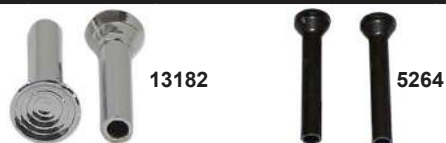

DOOR LOCK KNOBS / RETAINERS

Part #	Year	Model	Part	Price
5257	62-67	All	Red	5.00 Pair
5258	62-67	All	Black	5.00 Pair
5259	62-67	All	Brown	5.00 Pair
5260	62-67	All	Blue	5.00 Pair
13182	62-67	All	Chrome	9.95 Pair
5264	68-74	All	Black	5.00 Pair
5265	68-74	All	Brown	5.00 Pair
16070	69-70	All	Door Lock Rod Retainer	1.50 Ea.