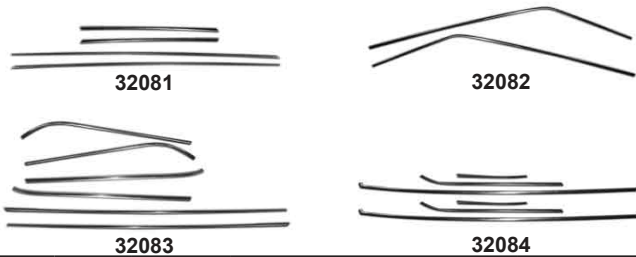

Moldings / Motor Mounts / Oil System / Paint Gasket Kits / Radiators

DRIP RAIL MOLDINGS

Part #	Year	Model	Part	Price
32081	62-65	Hardtop	Drip Rail Moldings	99.95 Set
32082	66-67	Hardtop	Drip Rail Moldings	99.95 Set
32083	68-72	2-Dr	Drip Rail Modlings	179.95 Set
32084	73-74	2-Dr	Drip Rail Moldings	149.95 Set