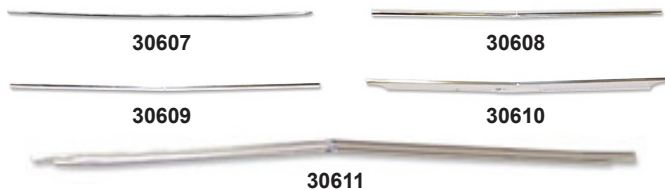

HOOD LIP MOLDINGS

Part #	Year	Model	Part	Price
30607	62-64	All	Hood Spear Molding	149.95 Ea.
30608①	66	All	Hood Lip Molding	55.95 Ea.
30609①	67	All	Hood Lip Molding	55.95 Ea.
30610①	68-72	All	Hood Lip Molding	65.95 Ea.
30611①	73-74	All	Hood Lip Molding	89.95 Ea.