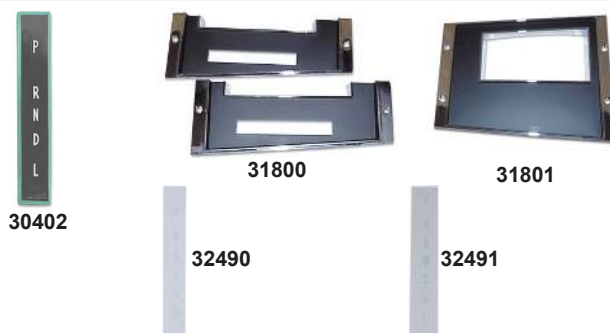

CONSOLE SHIFT PLATES

Part #	Year	Model	Part	Price
30402	66-67	Powerglide	Shift Indicator Lens	32.95 Ea.
32125	66-67	4-Speed	Shifter Bezel Assembly	115.95 Ea.
32126	66-67	Auto	Shifter Bezel Assembly	99.95 Ea.
31800	68-74	Auto	Shift Plate	49.95 Ea.
31801	68-74	Standard	Shift Plate	49.95 Ea.
32489	65-67	Powerglide	Console Shift Indicator Lens	12.95 Ea.
32490	65-67	w/Turbo 350/400	Console Shift Indicator Lens	12.95 Ea.
32491	65-67	w/200-4R/700R4/4L60	Console Shift Indicator Lens	12.95 Ea.
32492	68-72	w/200-4R/700R4/4L60	Console Shift Indicator Lens	12.95 Ea.