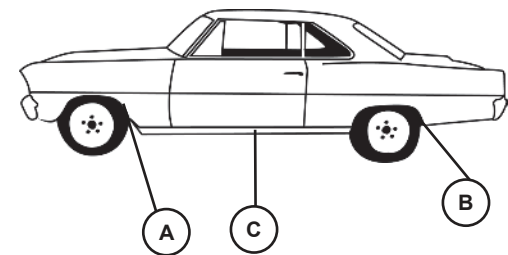

EXTERIOR MOLDING 1968 - 1972

Part #	Year	Model	Part	Price	
31558	68-72	All	Fender Eyebrow Molding	89.95 Pair	A
31560 ②	68-72	All	Rocker Moldings	145.95 Pair	B
31561	68-72	All	Rocker Molding Extensions	75.95 Pair	C
31562	68-72	All	Vinyl Top Molding Set	155.95 Set	
31559 ②	68-72	SS	Lower Body Side Molding Set	179.95 Set	D
31902	68-72	2-Dr	Door Frame Moldings	239.95 Set	E
32008	68-72	All	Front Wheel Well Molding LH	49.95 Ea.	F
32009	68-72	All	Front Wheel Well Molding RH	49.95 Ea.	
32010	68-72	All	Rear Wheel Well Molding LH	49.95 Ea.	G
32011	68-72	All	Rear Wheel Well Molding RH	49.95 Ea.	
32095	68-69	SS	Rear Trim Panel	118.95 Ea.	H
32096	69-69	Custom	Rear Trim Panel	97.95 Ea.