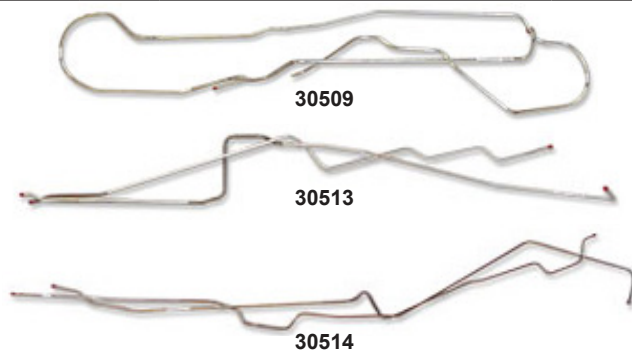

LONG GAS LINES

Part #	Year	Model	Part	Price
30508 e	62-67	6-Cylinder	Long Gas Line 5/16"	70.95 Ea.
30509 e	62-67	V8	Long Gas Line 5/16"	70.95 Ea.
30510 e	66-67	V8 L79	Long Gas Line 3/8" (1-Pc)	70.95 Ea.
30511 e	66-67	V8 L79	Long Gas Line 3/8" (2-Pc)	70.95 Ea.
30512 e	68	V8	Long Gas Line 3/8"	70.95 Ea.
30513 e	69-70	V8	Long Gas Line 3/8"	70.95 Ea.
30514 e	69-70	V8	Return Gas Line 1/4"	70.95 Ea.

e = add $16.00 handling per item