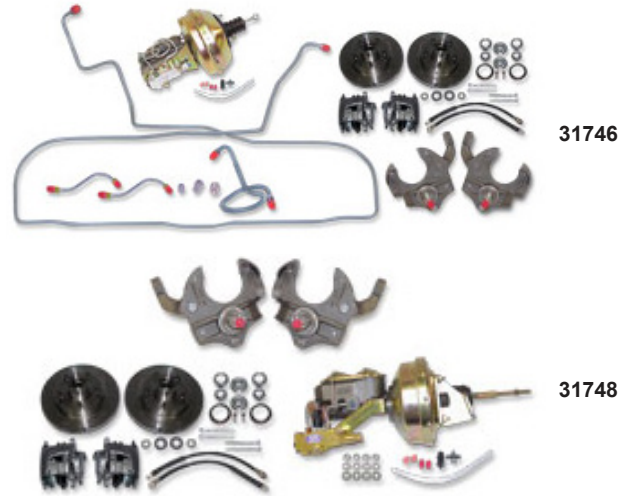

FRONT DISC BRAKE CONVERSION (DROP SPINDLES)

The below kits come with drop spindles, rotors, calipers, bearings, seals, hoses, pads, proportioning valve, proportioning valve bracket, and power brake booster and master cylinder.

Part #	Year	Model	Price
31746♣	62-65	All W/Drop Spindles	830.95 Kit
31747♣	66-67	All W/Drop Spindles	830.95 Kit
31748♣	68-74	All W/Drop Spindles	745.95 Kit

★ = special order non-stocking item, please allow 4-6 weeks for delivery.
♣ = add $80.00 handling per item