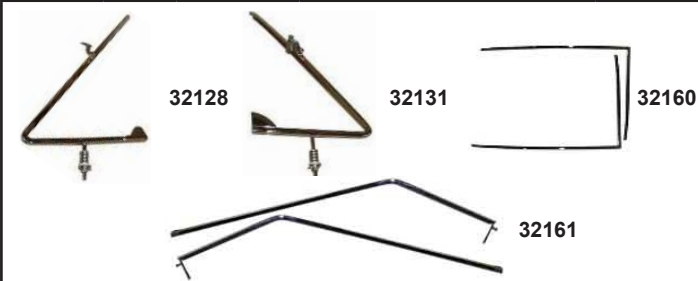

Window Parts / Wipers / Wiring

CHROME WINDOW FRAMES

| Part # | Year | Model | Part | Price |
|--------|-------|-------------------------|-----------------------------|-------------|
| 32128 | 62-67 | Hardtop | Vent Window Frame LH | 61.95 Ea. |
| 32129 | 62-67 | Hardtop | Vent Window Frame RH | 61.95 Ea. |
| 32130 | 68-72 | All | Vent Window Frame LH | 61.95 Ea. |
| 32131 | 68-72 | All | Vent Window Frame RH | 61.95 Ea. |
| 32160 | 62-65 | Hardtop/ Convertible | Door Window Frames | 114.95 Pair |
| 32161 | 62-65 | Hardtop | Upper Quarter Window Frames | 81.95 Pair |
| 32162 | 62-63 | Convertible | Upper Quarter Window Frames | 95.95 Pair |