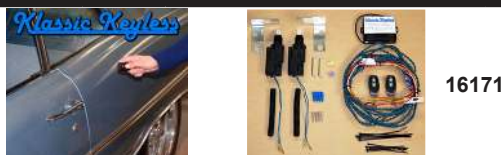

KEYLESS ENTRY SYSTEM

Put the modern convenience of remote keyless entry into your classic car!

Keyless entry module with onboard relays for a clean installation, 2 button remote controls, 2 door lock actuators with 15 lbs. of pull and built in overload protection, 2 rubber doorjamb boots, 2 actuator mounting brackets, 2 actuator connecting rods and clips, wire harness, easy to follow full color step by step instruction manual, and all necessary hardware.

Part #	Year	Model	Part	Price
16171	68-72	2Dr	Keyless Entry System	219.95 Kit
16172	73-74	2Dr	Keyless Entry System	219.95 Kit
16174	68-72	2Dr	Keyless Entry System w/Power Trunk Release	375.95 Kit
16175	73-74	2Dr	Keyless Entry System w/Power Trunk Release	375.95 Kit