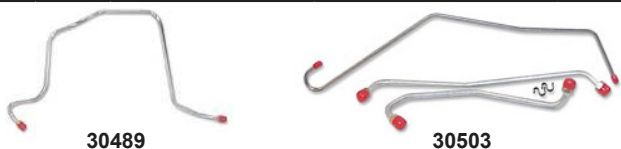

② = add \$16.00 handling per item
 ③ = add \$80.00 handling per item

Fuel System / Glove Boxes / Grilles

PUMP TO CARB GAS LINES

| Part # | Year | Model | Part | Price |
|--------|-------|-------------------------|--------------------------|-----------|
| 30489 | 62-64 | 6-Cylinder | Pump To Carb Line | 20.95 Ea. |
| 30490 | 64 | 327 300Hp | Pump To Carb Line | 20.95 Ea. |
| 30491 | 64 | 327 250Hp | Pump To Carb Line | 20.95 Ea. |
| 30492 | 65 | 283 2-BBL | Pump To Carb Line | 20.95 Ea. |
| 30493 | 66 | 283 2-BBL | Pump To Carb Line | 20.95 Ea. |
| 30494 | 66-67 | 327 L79 | Pump To Carb Line | 39.95 Ea. |
| 30495 | 66 | 327 275Hp | Pump To Carb Line | 20.95 Ea. |
| 30496 | 67-69 | 230 6-Cylinder | Pump To Carb Line | 20.95 Ea. |
| 30497 | 67 | 396 275Hp | Pump To Carb Line | 20.95 Ea. |
| 30498 | 67-68 | 327 2-BBL | Pump To Carb Line | 20.95 Ea. |
| 30499 | 67-68 | 327 4-BBL | Pump To Carb Line | 20.95 Ea. |
| 30500 | 67-69 | 350 4-BBL | Pump To Carb Line | 20.95 Ea. |
| 30501 | 67-68 | 396 325Hp | Pump To Carb Line | 20.95 Ea. |
| 30502 | 69 | 350 255Hp | Pump To Carb Line (1-Pc) | 20.95 Ea. |
| 30503 | 69 | 396 325Hp/ 396 350Hp | Pump To Carb Line (3-Pc) | 32.95 Set |
| 30504 | 69 | 350 255Hp/ 350 300Hp | Pump To Carb Line (3-Pc) | 32.95 Set |
| 30505 | 69 | 396 375Hp | Pump To Carb Line (3-Pc) | 50.95 Set |
| 30506 | 71-72 | 402 4-BBL | Pump To Carb Line | 20.95 Ea. |
| 30507 | 71-72 | 350 4-BBL | Pump To Carb Line | 20.95 Ea. |