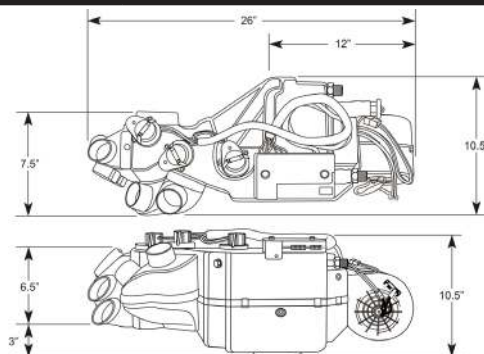

Air Conditioning

GEN-IV MAGNUM

Fully electronic with computer controlled coil temp monitor. Separate heat and cool coils with aluminum plate AC coil and brass parallel flow heater coil. In full AC, air bypasses heater core for increased air flow. Features a blend air door for instant temp adjustment. Infinite air blend for dash/floor and defrost/floor. Has positive shut-off solenoid operated heater control valve in full AC.

Includes: Polished aluminum streamline control panel, evaporator and mounting brackets, wiring harness, electric solenoid heater control valve, AC duct hoses, drain kit, and defrost kit with hoses and ducts.

Part #	Model	Price
3980	All	699.95 Ea.