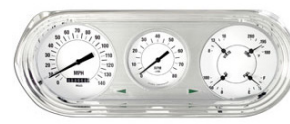

| Part # | Year | Model | Part | Price |
|--------|-------|-------|-----------|------------|
| 4392 | 62-74 | All | Fuel Link | 139.00 Ea. |

CLASSIC INSTRUMENTS KITS

32207

32208

32209

32210

4627

Mounts directly into stock or aftermarket bezels. Features: 140 MPH (velocity 160 MPH) Speedometer, 8K (velocity 10K) Tachometer, Quad cluster (Fuel 0-30 ohms, Water Temp, Oil, Volts), Integrated Turn and Halo High Beam Indicators, Fuel Gauge built to match stock ohm. Kits include Water Temp, Oil, and Pulse Signal generator for the programmable electronic speedometer. Light diffuser is not included.