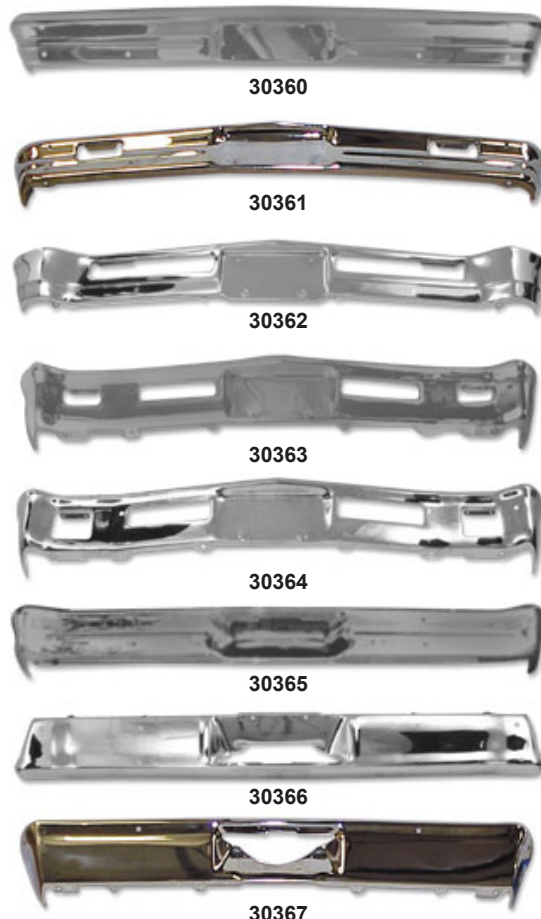

BUMPERS

Part#	Year	Model	Part	Price
30360	62-64	All	Front Bumper	189.95 Ea.
30361	65	All	Front Bumper	189.95 Ea.
30362	66-67	All	Front Bumper	189.95 Ea.
30363	68-69	All	Front Bumper	189.95 Ea.
30364	70-72	All	Front Bumper	189.95 Ea.
30365	62-65	All Except Wagon	Rear Bumper	189.95 Ea.
30366	66-67	All Except Wagon	Rear Bumper	189.95 Ea.
30367	68-72	All Except Wagon	Rear Bumper	189.95 Ea.
30368	62-65	All	Rear Bumper To Body Seal	29.95 Ea.
30369	68-72	All	Rear Bumper To Body Seal	22.95 Ea.

DOOR BUMPERS

Part#	Year	Model	Part	Price
20746	62-67	All	Door Bumpers	10.95 Set
30382	68-74	All	Door Bumpers	5.00 Set

Ⓜ = add $16.00 handling per item
Ⓜ = add $80.00 handling per item