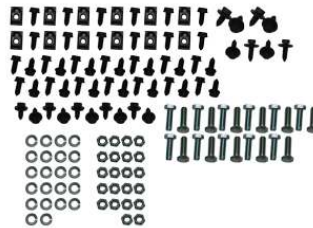

FRONT END FASTENER KITS

31951