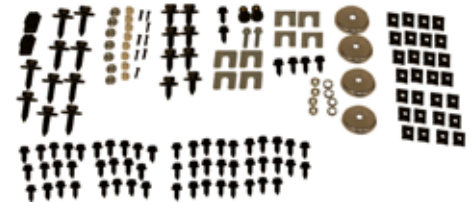

FRONT END FASTENER KITS
42008 67-68 Standard 47.95 Kit
42009 67-68 RS 49.95 Kit
42010 69 Standard 49.95 Kit
42011 69 RS 50.95 Kit
42012 70-81 All 49.95 Kit

FRONT SPOILER FASTENER KITS

42013 67-69 All 9.95 Kit

EXTERIOR SCREW SETS
41993 67 All 23.95 Set
41994 68 All 17.95 Set
41995 69 All 6.95 Set
41996 70-73 All 28.95 Set
41997 74-78 All 8.95 Set

LOWER BODY MOLDING CLIP SETS

40772 67 RS 29.95 Set

40773 68 RS 25.95 Set

DOOR REVEAL MOLDING CLIP SETS
40776 70-81 All (Does One Side) 9.95 Set

VINYL TOP MOLDING CLIP SETS
40774 67-68 Coupe 22.95 Set
40775 69 Coupe 18.95 Set

★ = Please call for delivery ETA on all Special Order Non-Stock Items.

🚚 = truck freight (call for shipping quote)
📦 = add $80.00 handling per item

⦿ = add $10.00 handling per item
⦿ = add $20.00 handling per item

⦿ = add $80.00 handling per item
⦿ = add $200.00 handling per item