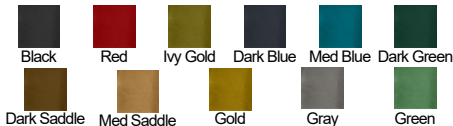

1969 W/REAR COUPE W/FOLD DOWN REAR SEAT CARPET BACK OF FOLD DOWN SEAT

- 43801★ Black 69.95 Ea
- 43802★ Red 69.95 Ea
- 43803★ Ivy Gold 69.95 Ea
- 43804★ Dark Blue 69.95 Ea
- 43805★ Medium Blue 69.95 Ea
- 43806★ Dark Green 69.95 Ea
- 43807★ Dark Saddle 69.95 Ea
- 43808★ Medium Saddle 69.95 Ea
- 43809★ Gold 69.95 Ea
- 43810★ Gray 69.95 Ea
- 43811★ Green 69.95 Ea