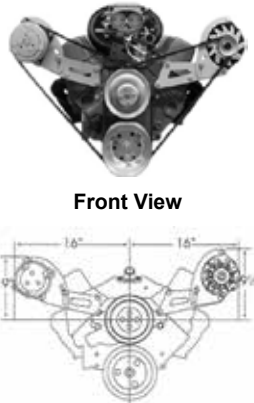

Front View

BRACKETS FOR SMALL BLOCK

Small Block With Short Water Pump

- 3615 Compressor Mounting Bracket 119.95 Ea
- 3612 Alternator Mounting Bracket 119.95 Ea

Small Block With Long Water Pump

- 3624 Compressor Mounting Bracket 119.95 Ea
- 3623 Alternator Mounting Bracket 119.95 Ea

A very versatile bracket system. Works well with most induction systems. Will clear multiple carbs and most fuel injection. The alternator bracket will fit all 1967 and newer heads except Vortec. The AC bracket Fits all GM aluminum heads and may be used on 1969-1986 cast iron heads by drilling and tapping one hole for the upper mounting point. Will clear up to 3" tall center bolt valve covers when used on 1987 and later heads. Will clear up to 3 3/4" tall valve covers when used on 1986 and earlier heads.