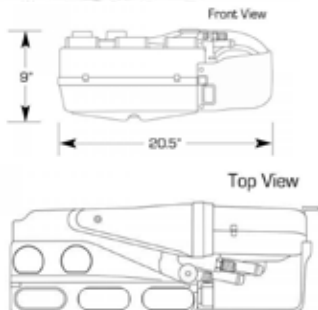

GEN II MINI UNIT

3649★ ALL 659.95 Kit

GEN II MINI & COMPAC 180 DUCT ADAPTER

3658★ ALL 19.95 Ea