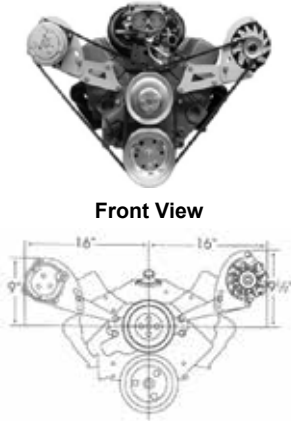

Front View

BRACKETS FOR SMALL BLOCK

Small Block With Short Water Pump

- 3613 Compressor Mounting Bracket 119.95 Ea
- 3614 Alternator Mounting Bracket 119.95 Ea

Small Block With Long Water Pump

- 3625 Compressor Mounting Bracket 119.95 Ea
- 3626 Alternator Mounting Bracket 119.95 Ea

These brackets bolt to the water pump and exhaust. No holes are needed in the head. Furnished to fit with stock exhaust manifolds and most headers. If used with headers, the front tube must turn down enough to allow access to the bolt hold in front of the second pipe.