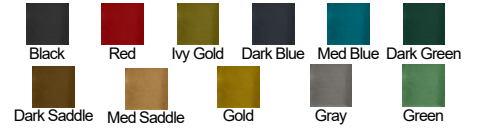

1967 W/REAR COUPE W/FOLD DOWN REAR SEAT CARPET BACK OF FOLD DOWN SEAT

- 43790★ Black 69.95 Ea
- 43791★ Red 69.95 Ea
- 43792★ Ivy Gold 69.95 Ea
- 43793★ Dark Blue 69.95 Ea
- 43794★ Medium Blue 69.95 Ea
- 43795★ Dark Green 69.95 Ea
- 43796★ Dark Saddle 69.95 Ea
- 43797★ Medium Saddle 69.95 Ea
- 43798★ Gold 69.95 Ea
- 43799★ Gray 69.95 Ea
- 43800★ Green 69.95 Ea

1968 SEAT COVERS

Presewn using Seville grain vinyl. Vertically sealed dielectric pleats. Authentic medallion sealed in all rear seats.