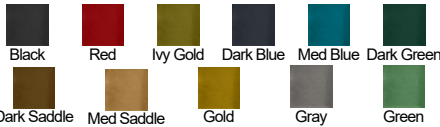

1969 W/REAR COUPE W/FOLD DOWN REAR SEAT CARPET BACK OF FOLD DOWN SEAT

- 43801★ Black 69.95 Ea
- 43802★ Red 69.95 Ea
- 43803★ Ivy Gold 69.95 Ea
- 43804★ Dark Blue 69.95 Ea
- 43805★ Medium Blue 69.95 Ea
- 43806★ Dark Green 69.95 Ea
- 43807★ Dark Saddle 69.95 Ea
- 43808★ Medium Saddle 69.95 Ea
- 43809★ Gold 69.95 Ea
- 43810★ Gray 69.95 Ea
- 43811★ Green 69.95 Ea