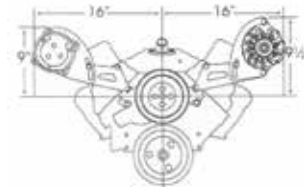

BRACKETS FOR SMALL BLOCK

Small Block With Short Water Pump

3611	Compressor Mounting Bracket	119.95 Ea
3612	Alternator Mounting Bracket	119.95 Ea

Small Block With Long Water Pump

3622	Compressor Mounting Bracket	119.95 Ea
3623	Alternator Mounting Bracket	119.95 Ea

Designed for cars with low hood clearance: Vettes, Camaros, etc. These brackets also work great on most vehicles with a wide engine compartment: trucks, 50's and 60's cars, etc. These brackets bolt to the head and top water pump bolt holes. The AC compressor bracket Fits all GM aluminum heads and may be used on 1969 through 1986 cast iron heads by drilling and tapping one hole for the upper mounting point.