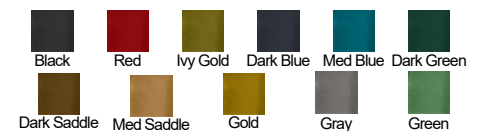

1968 W/REAR COUPE W/FOLD DOWN REAR SEAT CARPET BACK OF FOLD DOWN SEAT

- 43801★ Black 69.95 Ea
- 43802★ Red 69.95 Ea
- 43803★ Ivy Gold 69.95 Ea
- 43804★ Dark Blue 69.95 Ea
- 43805★ Medium Blue 69.95 Ea
- 43806★ Dark Green 69.95 Ea
- 43807★ Dark Saddle 69.95 Ea
- 43808★ Medium Saddle 69.95 Ea
- 43809★ Gold 69.95 Ea
- 43810★ Gray 69.95 Ea
- 43811★ Green 69.95 Ea

★ = Please call for delivery ETA on all Special Order Non-Stock Items.

🚚 = truck freight (call for shipping quote)
📦 = add $80.00 handling per item

⦿ = add $10.00 handling per item
⦿ = add $20.00 handling per item

⦿ = add $80.00 handling per item
⦿ = add $200.00 handling per item