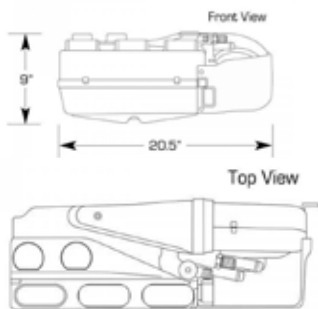

GEN II COMPAC UNIT

3648★ ALL 659.95 Kit