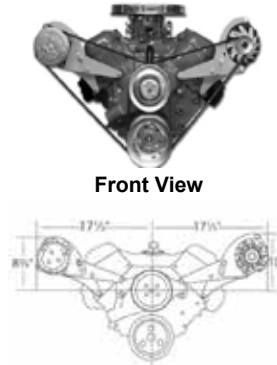

A very versatile bracket system. Works well with most induction systems. Will clear multiple carbs and most fuel injection. The alternator bracket will fit all 1967 and newer heads except Vortec. The AC bracket Fits all GM aluminum heads and may be used on 1969-1986 cast iron heads by drilling and tapping one hole for the upper mounting point. Will clear up to 3" tall center bolt valve covers when used on 1987 and later heads. Will clear up to 3 3/4" tall valve covers when used on 1986 and earlier heads.