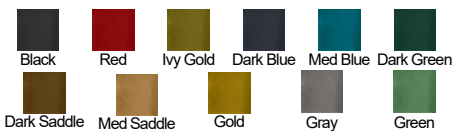

1968 W/REAR COUPE W/FOLD DOWN REAR SEAT CARPET BACK OF FOLD DOWN SEAT

- 43801★ Black 56.95 Ea
- 43802★ Red 56.95 Ea
- 43803★ Ivy Gold 56.95 Ea
- 43804★ Dark Blue 56.95 Ea
- 43805★ Medium Blue 56.95 Ea
- 43806★ Dark Green 56.95 Ea
- 43807★ Dark Saddle 56.95 Ea
- 43808★ Medium Saddle 56.95 Ea

- 43809★ Gold 56.95 Ea
- 43810★ Gray 56.95 Ea
- 43811★ Green 56.95 Ea