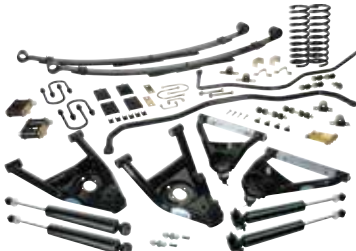

CPP's new Pro-Touring Kits are the most complete packages on the market and offer the ultimate in performance upgrades to your car or truck for an affordable price. Our kits come in 4 different stages, from suspension only (Stage I & II) to full kits (Stage III & IV) including front and rear brake packages. Our kits are made in the USA with the quality you have come to expect from Classic Performance Products, Inc. All our PTK kits include front and rear Totally Tubular™ upper and lower control arms, front and rear Pro-Touring sway bars with an optional billet aluminum mount upgrade, lowered front and rear coil springs with nitrogen gas shocks in the PTK1 or the dual-adjustable coil over package with rear dual-adjustable shocks (PTK2, PTK3, PTK4), lowered rear leaf springs (for leaf spring applications). Add CPP's chrome master cylinder/adjustable stop-block combo along with our front and rear 11" or 13" Big Brake disc brake kits, and you have a "tried and true" Pro-Touring package in the PTK3 (Stage III) and PTK4 (Stage IV) kits.

PRO-TOURING SUSPENSION KITS

32531★▲67-69	All	Stage 1	2199.95 Kit
32533★▲67-69	All	Stage 2	2799.95 Kit
32536★▲68-69	All	Stage 3	3599.95 Kit
32539★▲68-69	All	Stage 4	4319.95 Kit
43698★▲70-81	All	Stage 1	2199.95 Kit
43699★▲70-81	All	Stage 2	2799.95 Kit
43700★▲67	All	Stage 3	3599.95 Kit
43701★▲70-78	All	Stage 3	3959.95 Kit
43702★▲67	All	Stage 4	4319.95 Kit