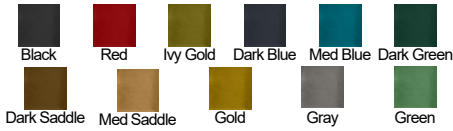

1967 W/REAR COUPE W/FOLD DOWN REAR SEAT CARPET BACK OF FOLD DOWN SEAT

- 43790★ Black 56.95 Ea
- 43791★ Red 56.95 Ea
- 43792★ Ivy Gold 56.95 Ea
- 43793★ Dark Blue 56.95 Ea
- 43794★ Medium Blue 56.95 Ea
- 43795★ Dark Green 56.95 Ea
- 43796★ Dark Saddle 56.95 Ea
- 43797★ Medium Saddle 56.95 Ea
- 43798★ Gold 56.95 Ea
- 43799★ Gray 56.95 Ea
- 43800★ Green 56.95 Ea