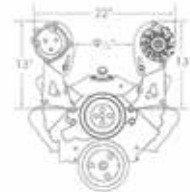

BRACKETS FOR SMALL BLOCK

Small Block With Short Water Pump

3609	Compressor Mounting Bracket	119.95 Ea
3610	Alternator Mounting Bracket	119.95 Ea

Small Block With Long Water Pump

3620	Compressor Mounting Bracket	119.95 Ea
3621	Alternator Mounting Bracket	119.95 Ea

A very versatile bracket system. Works with most induction systems. Will clear multiple carbs and most fuel injection. The alternator bracket will fit all 1969 and newer heads except Vortec. The AC bracket Fits all GM aluminum heads and may be used on 1969-1986 cast iron heads by drilling and tapping one hole for the upper mounting point. Will clear up to 3" tall center bolt valve covers when used on 1987 and later heads. Will clear up to 3 3/4" tall valve covers when used on 1986 and earlier heads.