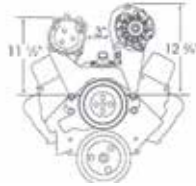

BRACKETS FOR SMALL BLOCK

Small Block With Short Water Pump

3605	Compressor Mounting Bracket	122.95 Ea
3606	Alternator Mounting Bracket	109.95 Ea

Small Block With Long Water Pump

3616	Compressor Mounting Bracket	122.95 Ea
3617	Alternator Mounting Bracket	109.95 Ea

These brackets bolt to the top water pump and the two front intake bolts. They may be used individually or as a pair, Will clear tall valve covers.