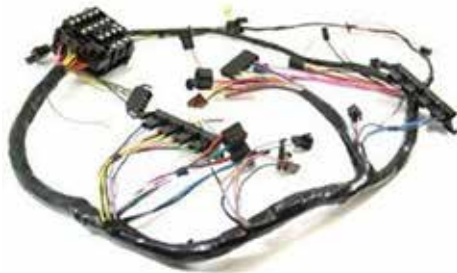

42940★	69	Convertible	147.95 Ea
42941★	69	Coupe	122.95 Ea
42942★	69	Coupe w/Under Dash Courtesy Lights	130.95 Ea
42943★	69	RS	199.95 Ea
42944★	69	Except RS	199.95 Ea
42945★	70-72	w/o Seat Belt Warning	159.95 Ea
42946★	70-73	All	207.95 Ea
42947★	72	w/Seat Belt Warning	181.95 Ea
42948★	73	All	181.95 Ea
42949★	74	w/Power Windows & Power Door Locks	344.95 Ea
42950★	75	w/Power Door Locks	304.95 Ea
42951★	75	w/Power Windows & Power Door Locks	304.95 Ea
42952★	75	w/Power Windows & Power Door Locks	304.95 Ea
42953★	75	w/o Power Windows & Power Door Locks	304.95 Ea
42954★	76-77	w/Power Door Locks	304.95 Ea
42955★	76-77	w/Power Windows	321.95 Ea
42956★	76-77	w/Power Windows & Power Door Locks	350.95 Ea
42957★	76-77	w/o Power Windows & Power Door Locks	304.95 Ea
42958★	78-79	w/Power Door Locks	321.95 Ea
42959★	78-79	w/Power Windows	304.95 Ea
42960★	78-79	w/Power Windows & Power Door Locks	335.95 Ea
42961★	78-81	w/o Power Windows & Power Door Locks	304.95 Ea
42962★	80-81	w/Power Door Locks	321.95 Ea
42963★	80-81	w/Power Windows	351.95 Ea
42964★	80-81	w/Power Windows & Power Door Locks	366.95 Ea

UNDER DASH HARNESS

42709★	67	Automatic Column Shift Warning Lights	619.95 Ea
42710★	67	Automatic Console Shift Factory Console Gauges	619.95 Ea
42711★	67	Auto Console Shift Warning Lights	619.95 Ea
42712★	67	Standard Trans w/o Console w/Warning Lights	619.95 Ea
42713★	67	w/Standard Trans & Factory Console Gauges	619.95 Ea
42714★	67	w/Standard Trans w/ Console w/Warning Lights	619.95 Ea
42715★	68	Auto w/Console w/ Warning Lights	658.95 Ea
42716★	68	Auto Column Shift w/Warning Lights	658.95 Ea
42717★	68	Auto Console Shift Factory Console Gauges	658.95 Ea
42718★	68	Auto Console Shift w/Warning Lights	658.95 Ea
42719★	68	w/Standard Trans & Factory Console Gauges	658.95 Ea
42720★	68	w/Standard Trans w/ Console w/Warning Lights	658.95 Ea
42721★	68	Standard Trans w/o Console w/Warning Lights	658.95 Ea