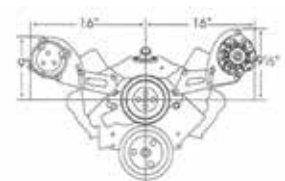

BRACKETS FOR SMALL BLOCK

Small Block With Short Water Pump

- 3615 Compressor Mounting Bracket 119.95 Ea
- 3612 Alternator Mounting Bracket 119.95 Ea

Small Block With Long Water Pump

- 3624 Compressor Mounting Bracket 105.95 Ea
- 3623 Alternator Mounting Bracket 105.95 Ea

A very versatile bracket system. Works well with most induction systems. Will clear multiple carbs and most fuel injection. The alternator bracket will fit all 1967 and newer heads except Vortec. The AC bracket Fits all GM aluminum heads and may be used on 1969-1986 cast iron heads by drilling and tapping one hole for the upper mounting point. Will clear up to 3" tall center bolt valve covers when used on 1987 and later

⦿ = add $200.00 handling per item