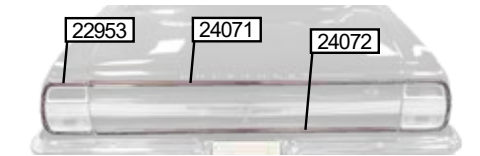

EXTERIOR MOLDING 1964

22952 64 All Fender Eyebrow Moldings 69.95 Pair

22953 64 All Taillight Cove Moldings 85.95 Pair
24071 64 All Upper Trunk Lid Molding 65.95 Ea
24072 64 All Lower Trunk Lid Molding 65.95 Ea