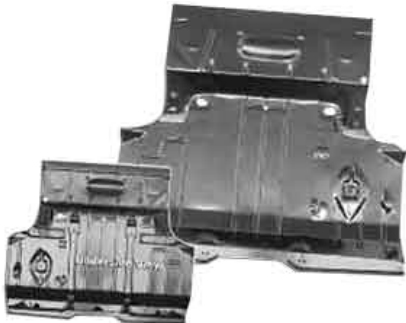

COMPLETE TRUNK FLOORS

23713 64-65 All 799.95 Ea