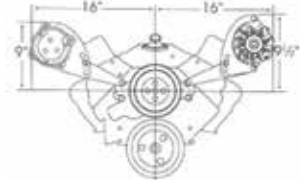

BRACKETS FOR SMALL BLOCK

Small Block With Short Water Pump

- 3613 Compressor Mounting Bracket 119.95 Ea
- 3614 Alternator Mounting Bracket 119.95 Ea

Small Block With Long Water Pump

- 3625 Compressor Mounting Bracket 119.95 Ea
- 3626 Alternator Mounting Bracket 119.95 Ea

These brackets bolt to the water pump and exhaust. No holes are needed in the head. Furnished to fit with stock exhaust manifolds and most headers. If used with headers, the front tube must turn down enough to allow access to the bolt hold in front of the second pipe.