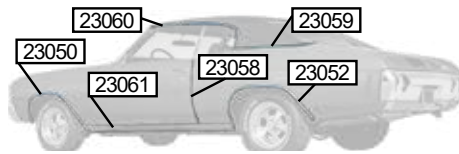

EXTERIOR MOLDING 1970-72

- 23050 70-72 Except El Camino Front Wheel Well Molding LH 29.95 Ea
- 23051 70-72 Except El Camino Front Wheel Well Molding RH 29.95 Ea
- 23054 70-72 El Camino Front Wheel Well Molding LH 32.95 Ea
- 23055 70-72 El Camino Front Wheel Well Molding RH 32.95 Ea
- 23052 70-72 Except El Camino Rear Wheel Well Molding LH 29.95 Ea
- 23053 70-72 Except El Camino Rear Wheel Well Molding RH 29.95 Ea
- 23056 70-72 El Camino Rear Wheel Well Molding LH 32.95 Ea
- 23057 70-72 El Camino Rear Wheel Well Molding RH 32.95 Ea
- 23058 70-72 Chevelle Door Edge Moldings 32.95 Pair
- 23059 70-72 All Vinyl Top Moldings 185.95 Set
- 23060 70-72 2 Door Drip Rail Moldings 79.95 Set
- 23061 70-72 All Rocker Molding LH 65.95 Ea
- 23062 70-72 All Rocker Molding Rh 65.95 Ea