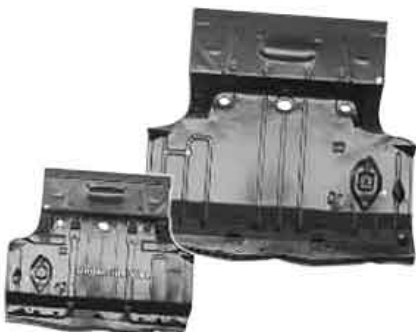

23714 66-67 All 719.95 Ea