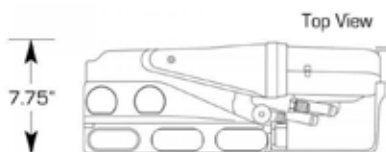

GEN II MINI UNIT

3649★ ALL 659.95 Kit