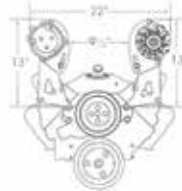

BRACKETS FOR SMALL BLOCK

Small Block With Short Water Pump

- 3609 Compressor Mounting Bracket 119.95 Ea
- 3610 Alternator Mounting Bracket 119.95 Ea

Small Block With Long Water Pump

- 3620 Compressor Mounting Bracket 119.95 Ea
- 3621 Alternator Mounting Bracket 119.95 Ea

A very versatile bracket system. Works with most induction systems. Will clear multiple carbs and most fuel injection. The alternator bracket will fit all 1969 and newer heads except Vortec. The AC bracket Fits all GM aluminum heads and may be used on 1969-1986 cast iron heads by drilling and tapping one hole for the upper mounting point. Will clear up to 3" tall center bolt valve covers when used on 1987 and later heads. Will clear up to 3 3/4" tall valve covers when used on 1986 and earlier heads.