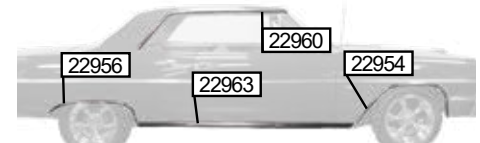

EXTERIOR MOLDING 1964

22952 64 All Fender Eyebrow Moldings 69.95 Pair

22953 64 All Taillight Cove Moldings 85.95 Pair
24071 64 All Upper Trunk Lid Molding 65.95 Ea
24072 64 All Lower Trunk Lid Molding 65.95 Ea