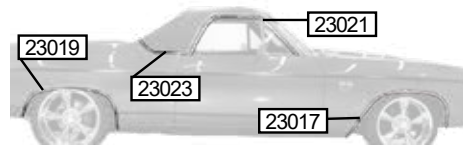

- 23017 68-69 All Front Wheel Well Molding LH 29.95 Ea
- 23018 68-69 All Front Wheel Well Molding RH 29.95 Ea
- 23019 68-69 All Rear Wheel Well Molding LH 29.95 Ea
- 23020 68-69 All Rear Wheel Well Molding RH 29.95 Ea
- 23021 68-72 El Camino Door Frame Moldings 155.95 Set
- 23023 68-69 All Vinyl Top Moldings 189.95 Set