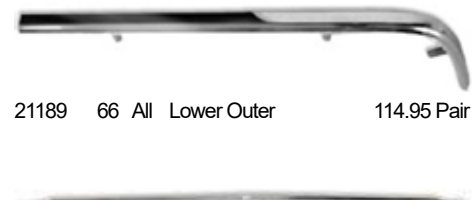

1964 GRILLE MOLDINGS

21187 64 All Upper 64.95 Ea

1965 GRILLE MOLDINGS

21188 65 All Under 36.95 Pair

1966 GRILLE MOLDINGS

21189 66 All Lower Outer 114.95 Pair

21190 66 All Lower Center 55.95 Ea

★ = Please call for delivery ETA on all Special Order Non-Stock Items.