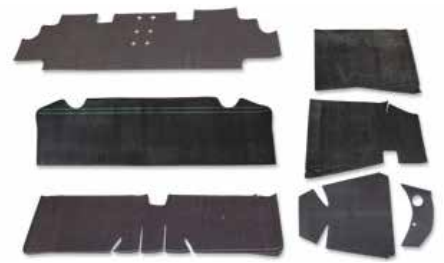

SOUND DEADENER KITS

20977	64-67	All	69.95 Kit
20978	68-72	All	69.95 Kit