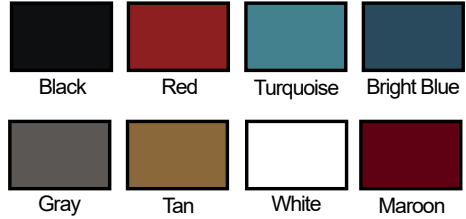

INTERIOR HARD PARTS & TRIM

COAT HOOKS

183 64-66 All 13.95 Pair

20771 67-72 All 14.95 Pair