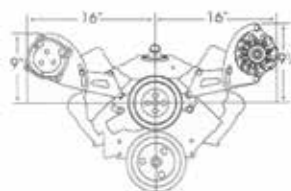

BRACKETS FOR SMALL BLOCK

Small Block With Short Water Pump

- 3611 Compressor Mounting Bracket 119.95 Ea
- 3612 Alternator Mounting Bracket 119.95 Ea

Small Block With Long Water Pump

- 3622 Compressor Mounting Bracket 119.95 Ea
- 3623 Alternator Mounting Bracket 119.95 Ea

Designed for cars with low hood clearance: Vettes, Camaros, etc. These brackets also work great on most vehicles with a wide engine com-

partment: trucks, 50's and 60's cars, etc. These brackets bolt to the head and top water pump bolt holes. The AC compressor bracket Fits all GM aluminum heads and may be used on 1969 through 1986 cast iron heads by drilling and tapping one hole for the upper mounting point.