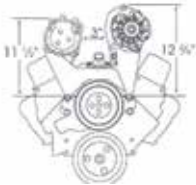

BRACKETS FOR SMALL BLOCK

Small Block With Short Water Pump

- 3605 Compressor Mounting Bracket 122.95 Ea
- 3606 Alternator Mounting Bracket 109.95 Ea

Small Block With Long Water Pump

1. 3616 Compressor Mounting Bracket 122.95 Ea
   - 3617 Alternator Mounting Bracket 109.95 Ea
2. These brackets bolt to the top water pump and the two front intake bolts. They may be used individually or as a pair, Will clear tall valve covers.