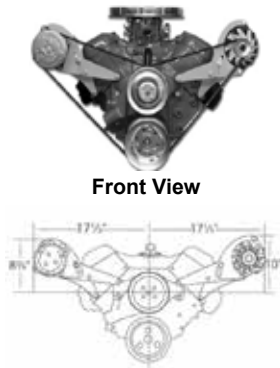

ENGINE & TRANSMISSION

heads. Will clear up to 3 3/4" tall valve covers when used on 1986 and earlier heads.

Front View

BRACKETS FOR BIG BLOCK

Big Block With Short Water Pump

- 3627 Compressor Mounting Bracket 119.95 Ea
- 3628 Alternator Mounting Bracket 119.95 Ea

Big Block With Long Water Pump

- 3629 Compressor Mounting Bracket 119.95 Ea
- 3630 Alternator Mounting Bracket 119.95 Ea

Engineered for low hood applications. Works great on any vehicle with a wide engine compartment: trucks, 50's and 60's cars, etc. Bolts to the heads and water pump.