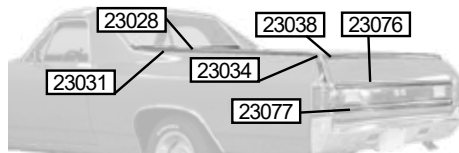

EL CAMINO BED MOLDINGS 1968-1972

- 23028 68-72 El Camino Front of Bed Molding 29.95 Ea
- 23031 68-72 El Camino Bed Railing LH or RH 39.95 Ea
- 23032 68-72 El Camino Front Corner Bed Rail Molding LH 119.95 Ea
- 23033 68-72 El Camino Front Corner Bed Rail Molding RH 89.95 Ea
- 23034 68-72 El Camino Rear Corner Bed Rail Molding LH 49.95 Ea
- 23035 68-72 El Camino Rear Corner Bed Rail Molding RH 49.95 Ea
- 23036 68-72 El Camino Rear Corner Extension Moldings 35.95 Pair
- 23037 68-72 El Camino Top of Tailgate Molding 55.95 Ea
- 23038 68-69 El Camino Upper Corner Tailgate Molding 22.95 Pair
- 23039 68-69 El Camino Lower Corner Tailgate Molding 22.95 Pair
- 24076 68-69 El Camino Upper Tailgate Molding 42.95 Ea
- 24077 68-69 El Camino Lower Tailgate Molding 42.95 Ea
- 23048 70-72 El Camino Upper Tailgate Molding 46.95 Ea
- 23049 70-72 El Camino Lower Tailgate Molding 46.95 Ea

BODY STRIPE KITS

These kits are laser die-cut to ensure a perfect fit and finish. Detailed instructions are included for an easy positioning of stripes.