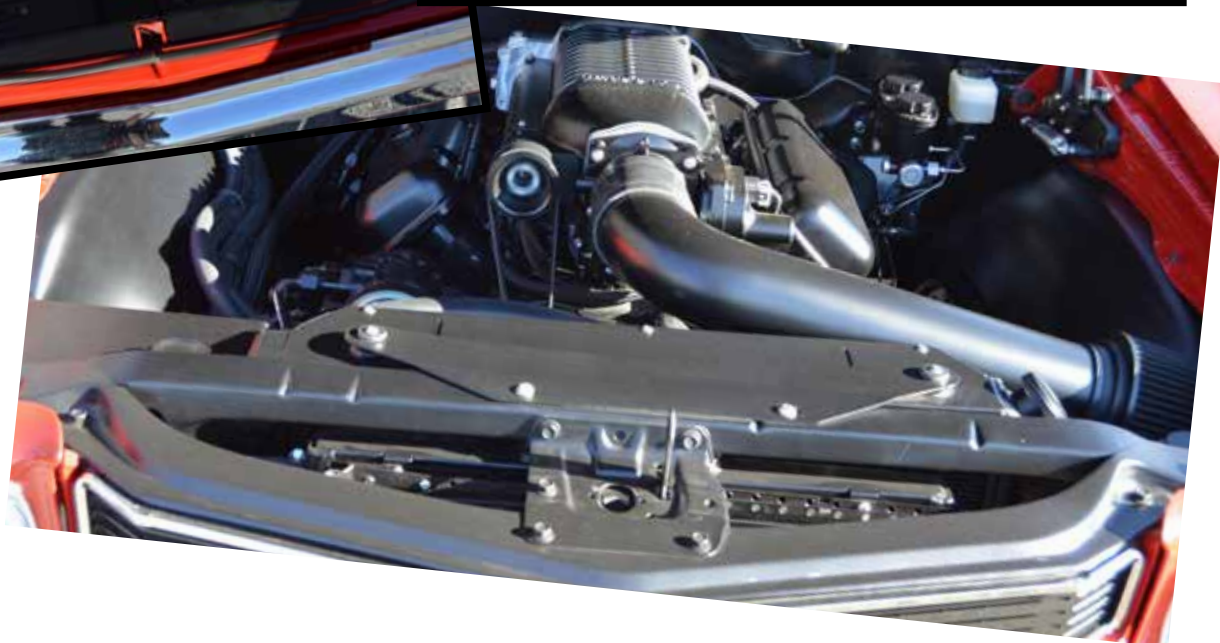

2025-2026

CHEVELLE

64-72 EL CAMINO/MALIBU

64-72

ABOUT THE RIDE

70 Chevelle SS

- Rodster Shop Chassis
- Don Handy Built 427 with Whipple Super Charger 1,000 HP
- Tremec 6 Speed
- Billet Specialty wheels
- Built by Rhyno Built
- Paint work by Ballard Paint and Body
- Hifonics Sound System
- Custom all Black interior