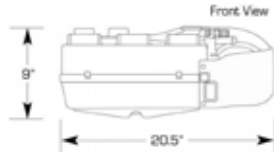

GEN II MINI UNIT

3649★ ALL 659.95 Kit