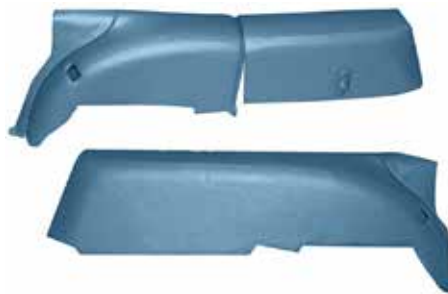

1965-67 WAGON CARGO COVERS

22329★	Aqua	179.95 Set
22330★	Black	179.95 Set
22331★	Light Blue	179.95 Set
22332★	Fawn	179.95 Set
22333★	Red	179.95 Set
22334★	Light Saddle	179.95 Set
22335★	White	179.95 Set
22336★	Bright Blue	179.95 Set
22337★	Bronze	179.95 Set
22338★	Gold	179.95 Set