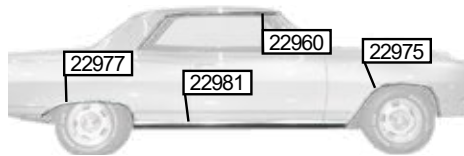

EXTERIOR PARTS & TRIM

- 22975 65 All Front Wheel Well Molding LH 29.95 Ea
- 22976 65 All Front Wheel Well Molding RH 29.95 Ea
- 22977 65 All Except El Camino Rear Wheel Well Molding LH 29.95 Ea
- 22978 65 All Except El Camino Rear Wheel Well Molding RH 29.95 Ea
- 22979 65 El Camino Rear Wheel Well Molding LH 29.95 Ea
- 22980 65 El Camino Rear Wheel Well Molding RH 29.95 Ea
- 22981 65 SS Rocker Molding LH 69.95 ea
- 22982 65 SS Rocker Molding RH 69.95 Ea
- 22960 64-65 Except El Camino Drip Rail Molding Set 124.95 Set
- 22961 64-67 El Camino Drip Rail Molding Set 69.95 Set