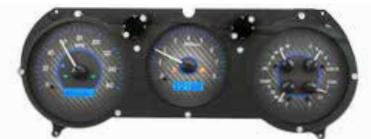

24150★ 64-65 All Carbon Fiber Blue 925.95 Kit