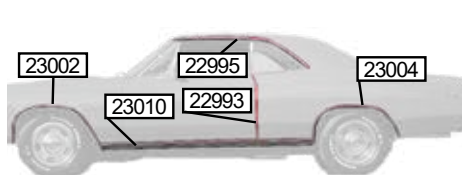

EXTERIOR MOLDING 1967

- 23002 67 All Front Wheel Well Molding LH 29.95 Ea
- 23003 67 All Front Wheel Well Molding RH 29.95 Ea
- 23004 67 Except El Camino Rear Wheel Well Molding LH 29.95 Ea
- 23005 67 Except El Camino Rear Wheel Well Molding RH 29.95 Ea
- 23006 67 El Camino Rear Wheel Well Molding LH 34.95 Ea
- 23007 67 El Camino Rear Wheel Well Molding RH 34.95 Ea
- 22993 66-67 Chevelle & El Camino Door Edge Molding 32.95 Pair
- 22995 66-67 2Door Drip Rail Moldings 65.95 Set
- 22961 64-67 El Camino Drip Rail Molding Set 69.95 Set
- 23010 67 SS Rocker Molding LH 69.95 Ea
- 23011 67 SS Rocker Molding RH 69.95 Ea
- 23008 67 2-Door Side Molding Set 229.95 Set
- 23009 67 El Camino Side Molding Set 229.95 Set