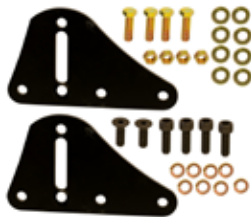

Note: will not work for LS7 Engines.
 24554⊕△ 64-67 All w/LS Except LS7 1099.95 Kit
 24555⊕△ 68-72 All w/LS Except LS7 1099.95 Kit

ENGINE MOUNT BRACKETS

When you are mounting an LS motor into your car you will need to use these brackets to attach them to the side motor mount kits. You will still need to switch over to the Muscle car oil pan from GM when mounting this motor into the car.