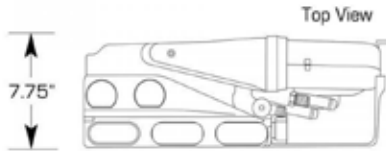

GEN II COMPAC UNIT

3648★ All 659.95 Kit