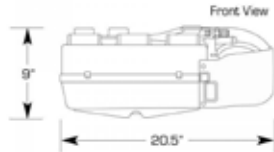

GEN II COMPAC UNIT

3648★ All 659.95 Kit