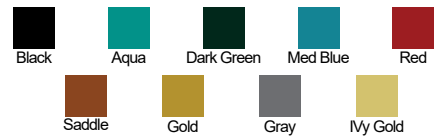

1958 CONVERTIBLE 80/20 WEAVE

These Products Are Not ACC Brand Carpet. They Are Manufactured By Trim Parts.

13405	★	Red	199.95	Set
13406	★	Black	199.95	Set
13407	★	Blue	199.95	Set
13409	★	Aqua	199.95	Set
13410	★	Green	199.95	Set
13411	★	Gold	199.95	Set