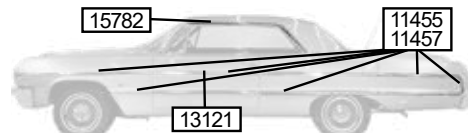

1964 IMPALA SIDE MOLDINGS

- 13212 64 Impala 4-Dr Upper Front Door Molding 60.95 Ea
- 15782 64 Hardtop Drip Rail 129.95 Pair
- 11455 64 Impala 2-Dr Complete Side Molding 449.95 Set
- 11457 64 Impala 4-Dr Complete Side Molding 609.95 Set