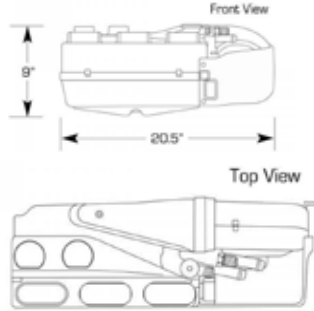

GEN II MINI UNIT

3649★ ALL 659.95 Kit

GEN II MINI & COMPAC 180 DUCT ADAPTER

3658★ ALL 19.95 Ea