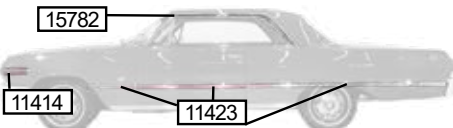

1963 IMPALA & SS SIDE MOLDINGS

- 11414 63 Impala Front Fender Trim Pieces 83.95 Set
- 11423 63 Impala Complete Side Molding Set 359.95 Set
- 11424 63 Impala SS Complete Side Molding Set 409.95 Set
- 15782 63 Hardtop Drip Rail Moldings 129.95 Pair

1963 ALUMINUM MOLDING TRIM INSERTS

- 15169 63 Impala SS Fender Molding Aluminum Machined Trim Inserts 29.95 Pair
- 15170 63 Impala SS Door Molding Aluminum Machined Trim Inserts 84.95 Pair
- 15171 63 Impala SS Quarter Molding Aluminum Machined Trim Inserts 139.95 Pair