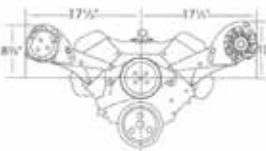

BRACKETS FOR BIG BLOCK

Big Block With Short Water Pump

3627 Compressor Mounting Bracket 119.95 Ea

3628 Alternator Mounting Bracket 119.95 Ea

Big Block With Long Water Pump

3629 Compressor Mounting Bracket 119.95 Ea

3630 Alternator Mounting Bracket 119.95 Ea

Engineered for low hood applications. Works great on any vehicle with a wide engine com-

partment: trucks, 50's and 60's cars, etc. Bolts to the heads and water pump.