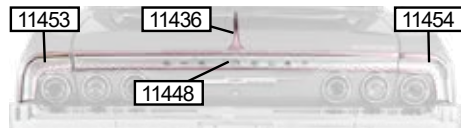

- 11453 64 Impala Cove Panel LH 32.95 Ea
- 11454 64 Impala Cove Panel RH 32.95 Ea
- 11448 64 Impala Trunk Lid Edge Molding 114.95 Ea
- 11436 64 Impala Trunk Split Molding 79.95 Ea