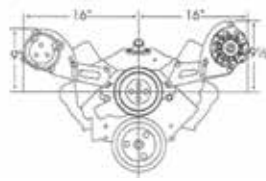

BRACKETS FOR SMALL-BLOCK

Small Block With Short Water Pump

3615 Compressor Mounting Bracket 119.95 Ea

3612 Alternator Mounting Bracket 119.95 Ea

Small Block With Long Water Pump

3624 Compressor Mounting Bracket 119.95 Ea

3623 Alternator Mounting Bracket 119.95 Ea

A very versatile bracket system. Works well with most induction systems. Will clear multiple carbs and most fuel injection. The alternator bracket will fit all 1967 and newer heads except Vortec. The AC bracket Fits all GM aluminum heads and may be used on 1969-1986 cast iron heads by drilling and tapping one hole for the upper mounting point. Will clear up to 3" tall center bolt valve covers when used on 1987 and later heads. Will clear up to 3 3/4" tall valve covers when used on 1986 and earlier heads.