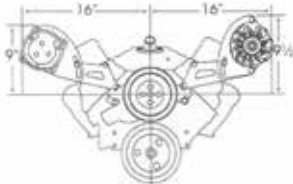

BRACKETS FOR SMALL BLOCK

Small Block With Short Water Pump

3611 Compressor Mounting Bracket 119.95 Ea

3612 Alternator Mounting Bracket 119.95 Ea

Small Block With Long Water Pump

3622 Compressor Mounting Bracket 119.95 Ea

3623 Alternator Mounting Bracket 119.95 Ea

Designed for cars with low hood clearance: Vettes, Camaros, etc. These brackets also work great on most vehicles with a wide engine compartment: trucks, 50's and 60's cars, etc. These brackets bolt to the head and top water pump bolt holes. The AC compressor bracket Fits all GM aluminum heads and may be used on 1969 through 1986 cast iron heads by drilling and tapping one hole for the upper mounting point.