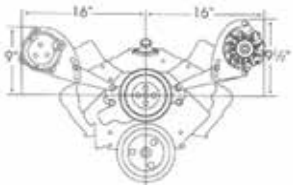

BRACKETS FOR SMALL BLOCK

Small Block With Short Water Pump

3613 Compressor Mounting Bracket 119.95 Ea

3614 Alternator Mounting Bracket 119.95 Ea

★ = Please call for delivery ETA on all Special Order Non-Stock Items.

☐ = truck freight (call for shipping quote)
📦 = add $80.00 handling per item

⊙ = add $10.00 handling per item
⊚ = add $20.00 handling per item

Small Block With Long Water Pump

3625 Compressor Mounting Bracket 119.95 Ea

3626 Alternator Mounting Bracket 119.95 Ea

These brackets bolt to the water pump and exhaust. No holes are needed in the head. Furnished to fit with stock exhaust manifolds and most headers. If used with headers, the front tube must turn down enough to allow access to the bolt hold in front of the second pipe.