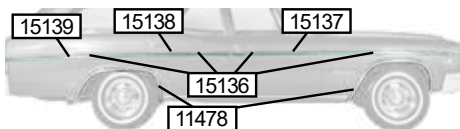

1966 SIDE MOLDINGS

15137 66 Impala 4-Dr Front Door Molding LH/RH 69.95 Ea
15138 66 Impala 4-Dr Rear Door Molding LH/RH 69.95 Ea
15139 66 Impala 4-Dr Quarter Panel Moldings 129.95 Pair
11478 66 All Wheel Well Moldings 179.95 Set
11477 66 Impala 2-Dr Complete Side Molding Set 239.95 Set
15136 66 Impala 4-Dr Complete Side Molding Set 329.95 Set
15938 66 Impala Fender Extension Moldings 60.95 Pair