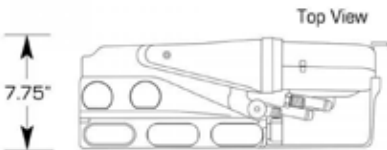

GEN II COMPAC UNIT

3648★ All 659.95 Kit