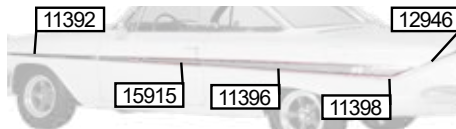

1961 IMPALA SIDE MOLDINGS

11392	61	2-Dr	Front Fender Molding LH/RH	69.95 Ea
15915	61	2-Dr	Door Molding	135.95 Set
11396	61	2-Dr	Upper Quarter Molding LH	49.95 Ea
11397	61	2-Dr	Upper Quarter Molding RH	49.95 Ea
11398	61	2-Dr	Lower Quarter Molding LH	65.95 Ea
11399	61	2-Dr	Lower Quarter Molding RH	65.95 Ea
13212	61	All	Quarter Panel Y Molding	54.95 Pair
11402	61	2-Dr	Complete Side Molding Set	506.95 Set