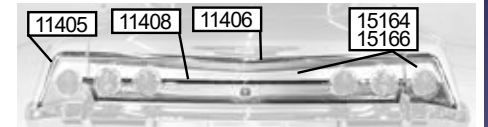

## 1962 IMPALA MOLDINGS

11403	62	All	Hood Lip Molding	174.95 Ea
-------	----	-----	------------------	-----------

11406	62	Impala	Upper Trunk Molding	53.95 Ea
11408	62	Impala	Rear Body Trim Bar	367.95 Set
11405	62	Impala	Taillight Cove Moldings	69.95 Pair
15164	62	Impala	Trunk Lid & Taillight Cove Panel Trim Inserts w/ Trim Bar	830.95 Set
15166	62	Impala SS	Trunk Lid & Taillight Cove Panel Trim Inserts w/ Trim Bar	965.95 Set