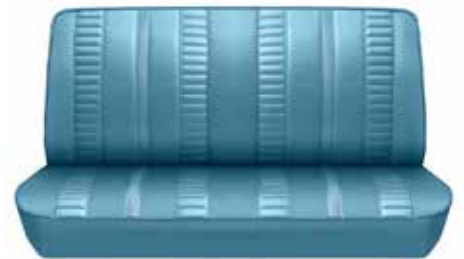

1967 NOVA 4-DR SEDAN REAR COVERS

31129★	Black	462.95 Set
31130★	Light Blue	462.95 Set
31131★	Ivy Gold	462.95 Set