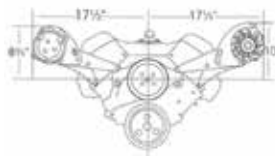

BRACKETS FOR BIG BLOCK

Big Block With Short Water Pump

3627	Compressor Mounting Bracket	119.95 Ea
3628	Alternator Mounting Bracket	119.95 Ea

Big Block With Long Water Pump

3629	Compressor Mounting Bracket	119.95 Ea
3630	Alternator Mounting Bracket	119.95 Ea

Engineered for low hood applications. Works great on any vehicle with a wide engine compartment: trucks, 50's and 60's cars, etc. Bolts to the heads and water pump.