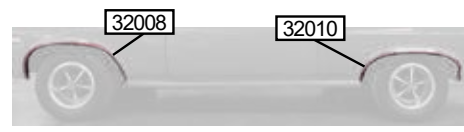

32008	68-72	All Front Wheel Well Molding LH	49.95 Ea
32009	68-72	All Front Wheel Well Molding RH	49.95 Ea
32010	68-72	All Rear Wheel Well Molding LH	49.95 Ea
32011	68-72	All Rear Wheel Well Molding RH	49.95 Ea