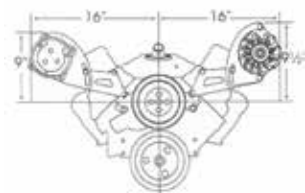

BRACKETS FOR SMALL BLOCK

Small Block With Short Water Pump

3611 Compressor Mounting Bracket 119.95 Ea
3612 Alternator Mounting Bracket 119.95 Ea

Small Block With Long Water Pump

3622 Compressor Mounting Bracket 119.95 Ea
3623 Alternator Mounting Bracket 119.95 Ea

Designed for cars with low hood clearance:

⦿ = add $80.00 handling per item
⦿ = add $200.00 handling per item