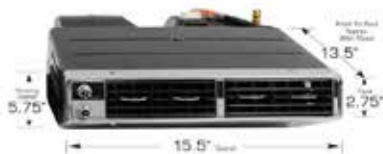

MARK-IV UNDER DASH AC SYSTEMS

3909★ All 414.95 Kit
This exact reproduction has a steel case built from the original specs. It includes mounting brackets, built-in controls.

COMPRESSORS W/DUAL GROOVE PULLEY

3662 Standard Compressor 229.95 Ea
3663 Polished Compressor 304.95 Ea

COMPRESSORS WITH SERPENTINE PULLEY

3664★ Standard Compressor 229.95 Ea
3665★ Polished Compressor 304.95 Ea

TITE FIT COMPRESSOR LINE KITS

3681★ Tite Fit Compressor Line Kit 60.95 Ea
3682★ Polished 114.95 Ea

SQUARE BULK HEADS

3683 with 6-10 Fittings 79.95 Ea
3684★ with 8-10 Fittings 79.95 Ea

DIAMOND BULK HEADS

3685 with 6-10 Fittings 79.95 Ea
3686★ with 8-10 Fittings 79.95 Ea

INLINE BULK HEADS

3687 with 6-10 Fittings 79.95 Ea

STANDARD DRIERS WITHOUT MOUNTING BRACKET

3672 Drier Only 36.95 Ea
3673★ with Binary Switch 47.95 Ea
3674★ with Tertiary Switch 71.95 Ea
3675★ Mounting Bracket (2 Required per car) 1.95 Ea

CHROME DRIERS WITH MOUNTING BRACKET

3676 Drier Only 104.95 Ea
3677★ Drier with Binary Switch 114.95 Ea
3678★ Drier with Tertiary Switch 129.95 Ea

HOSE KITS

3679 with Standard Drier 168.95 Ea
3680 Universal Hose Kit Only 157.95 Ea
4389 Compressor Line Adapters Using Stock GM Compressor with Vintage Air Kit 59.95 Pair

All Vintage Air line kits use barrier type refrigerant line for use with HFC-134a refrigerant. Includes adequate hose length to connect complete system, all O-ring fittings and crimp ferrules. 134A systems include fittings with service ports. Set includes: 10ft of #6 line, 6ft of #8 line, 9ft of #10 lines, and standard drier. Drier not included on Part #3680.

VINTAGE AIR CONDENSOR ASSEMBLIES

32470★ 62-67 All 329.95 Kit
32471★ 68 All 329.95 Kit
32472★ 69-72 All 329.95 Kit
32579★ 73-74 All w/ Vintage Air 329.95 Kit