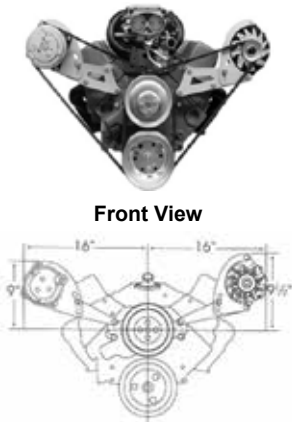

ENGINE & TRANSMISSION

Vettes, Camaros, etc. These brackets also work great on most vehicles with a wide engine compartment: trucks, 50's and 60's cars, etc. These brackets bolt to the head and top water pump bolt holes. The AC compressor bracket Fits all GM aluminum heads and may be used on 1969 through 1986 cast iron heads by drilling and tapping one hole for the upper mounting point.

Front View

BRACKETS FOR SMALL BLOCK

Small Block With Short Water Pump

3613	Compressor Mounting Bracket	119.95 Ea
3614	Alternator Mounting Bracket	119.95 Ea

Small Block With Long Water Pump

3625	Compressor Mounting Bracket	119.95 Ea
3626	Alternator Mounting Bracket	119.95 Ea

These brackets bolt to the water pump and exhaust. No holes are needed in the head. Furnished to fit with stock exhaust manifolds and most headers. If used with headers, the front tube must turn down enough to allow access to the bolt hold in front of the second pipe.

BRACKETS FOR SMALL BLOCK

Small Block With Short Water Pump

3615	Compressor Mounting Bracket	119.95 Ea
3612	Alternator Mounting Bracket	119.95 Ea

Small Block With Long Water Pump

3624	Compressor Mounting Bracket	119.95 Ea
3623	Alternator Mounting Bracket	119.95 Ea

A very versatile bracket system. Works well with most induction systems. Will clear multiple carbs and most fuel injection. The alternator bracket will fit all 1967 and newer heads except Vortec. The AC bracket Fits all GM aluminum heads and may be used on 1969-1986 cast iron heads

by drilling and tapping one hole for the upper mounting point. Will clear up to 3" tall center bolt valve covers when used on 1987 and later heads. Will clear up to 3 3/4" tall valve covers when used on 1986 and earlier heads.

BRACKETS FOR BIG BLOCK

Big Block With Short Water Pump

3627	Compressor Mounting Bracket	119.95 Ea
3628	Alternator Mounting Bracket	119.95 Ea

Big Block With Long Water Pump

3629	Compressor Mounting Bracket	119.95 Ea
3630	Alternator Mounting Bracket	119.95 Ea

Engineered for low hood applications. Works great on any vehicle with a wide engine compartment: trucks, 50's and 60's cars, etc. Bolts to the heads and water pump.