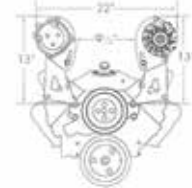

BRACKETS FOR SMALL BLOCK

Small Block With Short Water Pump

3609 Compressor Mounting Bracket 119.95 Ea
3610 Alternator Mounting Bracket 119.95 Ea

Small Block With Long Water Pump

3620 Compressor Mounting Bracket 119.95 Ea
3621 Alternator Mounting Bracket 119.95 Ea

A very versatile bracket system. Works with most induction systems. Will clear multiple carbs and most fuel injection. The alternator bracket will fit all 1969 and newer heads except Vortec. The AC bracket Fits all GM aluminum heads and may be used on 1969-1986 cast iron heads by drilling and tapping one hole for the upper mounting point. Will clear up to 3" tall center bolt valve covers when used on 1987 and later heads. Will clear up to 3 3/4" tall valve covers when used on 1986 and earlier heads.