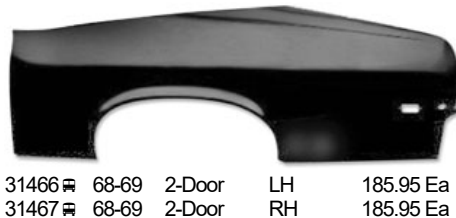

QUARTER PANEL SKINS

	31460	62-65	2-Door	LH	179.95 Ea
	31461	62-65	2-Door	RH	179.95 Ea

	31464	66-67	2-Door	LH	179.95 Ea
	31465	66-67	2-Door	RH	179.95 Ea

31466	68-69	2-Door	LH	185.95 Ea
31467	68-69	2-Door	RH	185.95 Ea