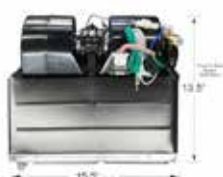

MARK-IV UNDER DASH AC SYSTEMS

3909★ All 414.95 Kit
This exact reproduction has a steel case built from the original specs. It includes mounting brackets, built-in controls.

COMPRESSORS W/DUAL GROOVE PULLEY

3662 Standard Compressor 229.95 Ea
3663 Polished Compressor 304.95 Ea

COMPRESSORS WITH SERPENTINE PULLEY

3664★ Standard Compressor 229.95 Ea
3665★ Polished Compressor 304.95 Ea

TITE FIT COMPRESSOR LINE KITS

3681★ Tite Fit Compressor Line Kit 60.95 Ea
3682★ Polished 114.95 Ea

SQUARE BULK HEADS

3683 with 6-10 Fittings 79.95 Ea
3684★ with 8-10 Fittings 79.95 Ea

DIAMOND BULK HEADS

3685 with 6-10 Fittings 79.95 Ea
3686★ with 8-10 Fittings 79.95 Ea

INLINE BULK HEADS

3687 with 6-10 Fittings 79.95 Ea

STANDARD DRIERS WITHOUT MOUNTING BRACKET

3672 Drier Only 36.95 Ea
3673★ with Binary Switch 47.95 Ea
3674★ with Tertiary Switch 71.95 Ea
3675★ Mounting Bracket (2 Required per car) 1.95 Ea

CHROME DRIERS WITH MOUNTING BRACKET

3676 Drier Only 104.95 Ea
3677★ Drier with Binary Switch 114.95 Ea
3678★ Drier with Tertiary Switch 129.95 Ea

HOSE KITS

3679 with Standard Drier 168.95 Ea
3680 Universal Hose Kit Only 157.95 Ea
4389 Compressor Line Adapters Using Stock GM Compressor with Vintage Air Kit 59.95 Pair

All Vintage Air line kits use barrier type refrigerant line for use with HFC-134a refrigerant. Includes adequate hose length to connect complete system, all O-ring fittings and crimp ferrules. 134A systems include fittings with service ports. Set includes: 10ft of #6 line, 6ft of #8 line, 9ft of #10 lines, and standard drier. Drier not included on Part #3680.

VINTAGE AIR CONDENSOR ASSEMBLIES

32470★ 62-67 All 329.95 Kit
32471★ 68 All 329.95 Kit
32472★ 69-72 All 329.95 Kit
32579★ 73-74 All w/ Vintage Air 329.95 Kit