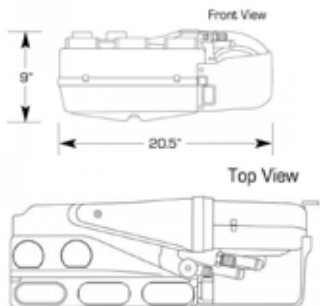

GEN II COMPAC UNIT

3648★ ALL 659.95 Kit