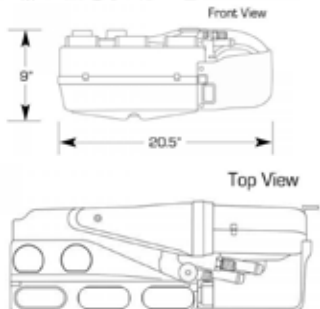

GEN II MINI UNIT

3649★ ALL 659.95 Kit