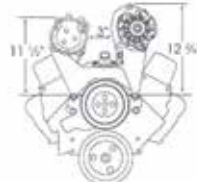

★ = special order non-stocking item, please allow 4-6 weeks for delivery.

🚚 = truck freight (call for shipping quote)
 🏠 = add \$80.00 handling per item

FRONT VIEW

REAR VIEW

BRACKETS FOR SMALL BLOCK

Small Block With Short Water Pump