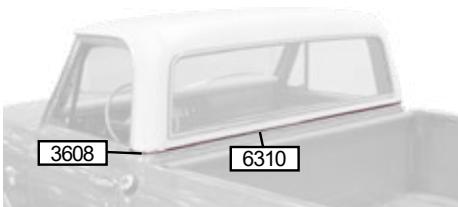

67-72 UPPER REAR OF CAB MOLDINGS

6308 Pickup LH 59.95 Ea
6309 Pickup RH 59.95 Ea
6310 Pickup Center Clip 11.95 Ea