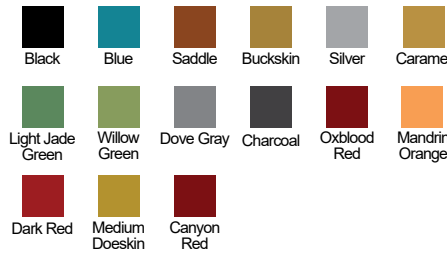

1978-80 BLAZER

50355★	Black	218.95 Set
50356★	Blue	218.95 Set
50357★	Saddle	218.95 Set
50358★	Buckskin	218.95 Set
50359★	Silver	218.95 Set
50360★	Caramel	218.95 Set
50361★	Light Jade Green	218.95 Set
50362★	Willow Green	218.95 Set
50363★	Dove Gray	218.95 Set
50364★	Charcoal	218.95 Set
50365★	Oxblood Red	218.95 Set
50366★	Mandrin Orange	218.95 Set
50367★	Dark Red	218.95 Set
50368★	Medium Doeskin	218.95 Set
50369★	Canyon Red	218.95 Set
50370★	Blue	218.95 Set
50371★	Silver	218.95 Set