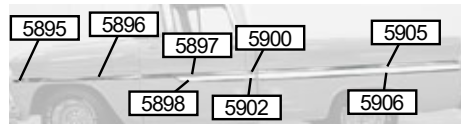

62-66 SHORT FLEETSIDE TRIM MOLDINGS

5895 Chevy Fender Tip Molding LH/RH 25.95 Ea
58960 Chevy Fender Molding LH/RH 39.95 Ea
58970 Chevy Upper Door Molding LH/RH 32.95 Ea
5898 Chevy Lower Door Molding LH 40.95 Ea
5899 Chevy Lower Door Molding RH 40.95 Ea
5900 Chevy Upper Cab Molding LH 20.95 Ea
5901 Chevy Upper Cab Molding RH 20.95 Ea
5902 Chevy Lower Cab Molding LH/RH 18.95 Ea
59050 Chevy Upper Bed Molding LH/RH 50.95 Ea
59060 Chevy Lower Bed Molding LH/RH 65.95 Ea