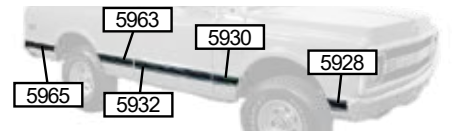

69-72 BLAZER LOWER BLACK TRIM MOLDINGS

5928	Front of Fender LH	30.95 Ea
5929	Front of Fender RH	30.95 Ea
5930	Rear of Fender LH	35.95 Ea
5931	Rear of Fender RH	35.95 Ea
5932	Front Door LH	45.95 Ea
5933	Front Door RH	45.95 Ea
6763	Front of Bed LH	87.95 Ea
6764	Front of Bed RH	87.95 Ea
6765	Rear of Bed LH	37.95 Ea
6766	Rear of Bed RH	37.95 Ea