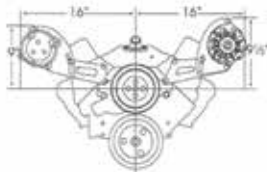

Front View

BRACKETS FOR SMALL BLOCK

Small Block With Short Water Pump

- 3615 Compressor Mounting Bracket 119.95 Ea
- 3612 Alternator Mounting Bracket 119.95 Ea

Small Block With Long Water Pump

- 3624 Compressor Mounting Bracket 119.95 Ea
- 3623 Alternator Mounting Bracket 119.95 Ea

A very versatile bracket system. Works well with most induction systems. Will clear multiple carbs and most fuel injection. The alternator bracket will fit all 1967 and newer heads except Vortec. The AC bracket Fits all GM aluminum heads and may be used on 1969-1986 cast iron heads by drilling and tapping one hole for the upper mounting point. Will clear up to 3" tall center bolt valve covers when used on 1987 and later heads. Will clear up to 3 3/4" tall valve covers when used on 1986 and earlier heads.