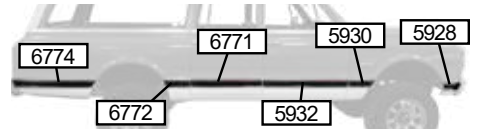

69-72 SUBURBAN LOWER TRIM MOLDINGS

5928	Front of Fender LH	30.95 Ea
5929	Front of Fender RH	30.95 Ea
5930	Rear of Fender LH	35.95 Ea
5931	Rear of Fender RH	35.95 Ea
5932	Front Door LH	45.95 Ea