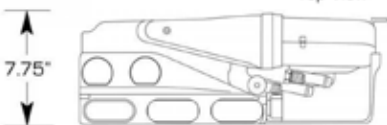

Front View

Top View

GEN II COMPAC UNIT

3648★ All 659.95 Kit

Front View

Top View

GEN II MINI UNIT

3649★ ALL 659.95 Kit