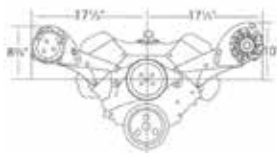

BRACKETS FOR BIG BLOCK

Big Block With Short Water Pump

- 3627 Compressor Mounting Bracket 119.95 Ea
- 3628 Alternator Mounting Bracket 119.95 Ea

Big Block With Long Water Pump

- 3629 Compressor Mounting Bracket 119.95 Ea
- 3630 Alternator Mounting Bracket 119.95 Ea

Engineered for low hood applications. Works great on any vehicle with a wide engine compartment: trucks, 50's and 60's cars, etc. Bolts to the heads and water pump.