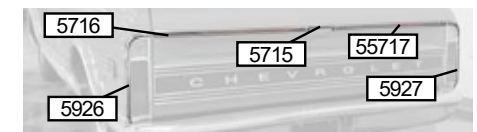

69350 Short Bed Side Molding Kit 483.95 Kit

69360 Long Bed Side Molding Kit 503.95 Kit

67-68 SHORT FLEETSIDE TRIM MOLDINGS

59070 Chevy Hood Edge Molding 65.95 Ea
5908 Chevy Fender Edge Molding LH 33.95 Ea
5909 Chevy Fender Edge Molding RH 33.95 Ea
59100 All Fender Molding LH 130.95 Ea
59110 All Fender Molding RH 130.95 Ea
5912 All Door Molding LH 58.95 Ea
5913 All Door Molding RH 58.95 Ea
5914 All Cab Molding LH 43.95 Ea
5915 All Cab Molding RH 43.95 Ea
5918 All Front of Bed LH 50.95 Ea
5919 All Front of Bed RH 50.95 Ea
59200 All Wheel Well Molding LH 98.95 Ea
59210 All Wheel Well Molding RH 98.95 Ea
5924 All Rear of Bed LH 50.95 Ea
5925 All Rear of Bed RH 50.95 Ea