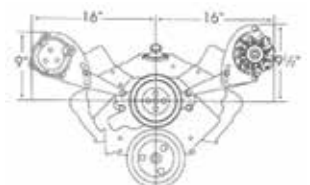

ALAN GROVE COMPONENTS INC. has specialized in fabricated specialty vehicle components for many years. Our mounting brackets are crafted from steel plate and represent our commitment to quality. All welding is T.I.G and all edges are smoothly finished. Our brackets are guaranteed to fit and include all the necessary bolts, nuts, spacers, hardware, belt-length recommendations and "easy to follow" illustrated instructions for simple installation. Dimension requirements for our brackets are provided within each bracket description on this web site. Please refer to these before ordering. Your satisfaction continues to be our goal.

What kind of water pump do I have?

SMALL BLOCK WITH SHORT WATER PUMP

Chevrolet used many different water pumps throughout their history. Please take the time and make sure that you identify which water pump you have so that you will be able to order the correct AC system or correct brackets and pulleys.

SMALL BLOCK WITH LONG WATER PUMP

What kind of water pump do I have?

BIG BLOCK WITH SHORT WATER PUMP

Chevrolet used many different water pumps throughout their history. Please take the time and make sure that you identify which water pump you have so that you will be able to order the correct AC system or correct brackets and pulleys.

BIG BLOCK WITH LONG WATER PUMP

3617 Alternator Mounting Bracket 109.95 Ea

These brackets bolt to the top water pump and the two front intake bolts. They may be used individually or as a pair, Will clear tall valve covers.

BRACKETS FOR SMALL BLOCK

Small Block With Short Water Pump

- 3607 Compressor Mounting Bracket 122.95 Ea
- 3608 Alternator Mounting Bracket 109.95 Ea

Small Block With Long Water Pump

- 3618 Compressor Mounting Bracket 122.95 Ea
- 3619 Alternator Mounting Bracket 109.95 Ea