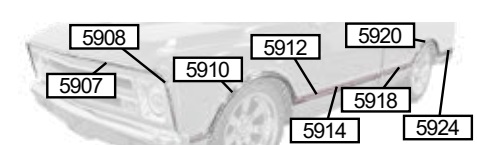

67-68 SHORT FLEETSIDE TRIM MOLDINGS

59070 Chevy Hood Edge Molding 65.95 Ea
5908 Chevy Fender Edge Molding LH 33.95 Ea
5909 Chevy Fender Edge Molding RH 33.95 Ea
59100 All Fender Molding LH 130.95 Ea
59110 All Fender Molding RH 130.95 Ea
5912 All Door Molding LH 58.95 Ea
5913 All Door Molding RH 58.95 Ea
5914 All Cab Molding LH 43.95 Ea
5915 All Cab Molding RH 43.95 Ea
5918 All Front of Bed LH 50.95 Ea
5919 All Front of Bed RH 50.95 Ea
59200 All Wheel Well Molding LH 98.95 Ea
59210 All Wheel Well Molding RH 98.95 Ea
5924 All Rear of Bed LH 50.95 Ea
5925 All Rear of Bed RH 50.95 Ea