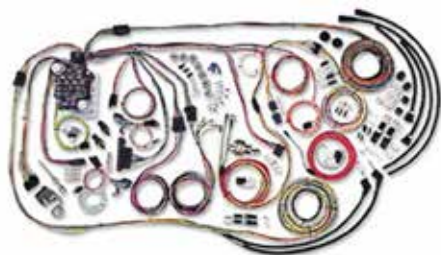

CLASSIC UPDATE WIRING HARNESS KITS

7042	55-59	Truck	789r.95 Kit
7268	60-66	Truck	849.95 Kit
8196	67-68	Chevy	739.95 Kit
8038	69-72	Truck	699.95 Kit
9089	73-82	Truck	879.95 Kit
9090	83-87	Truck	929.95 Kit

TECHNICAL SPECIFICATIONS AND FEATURES

- Fuse box incorporates 18 fused circuits and expansion capability for 11 additional power circuits. Fuse box measures 4" x 6" and is molded in resistant nylon 6/6. All necessary mounting hardware is included.
- Fuse link protection on fuse panel power feed.
- Circuit breaker capability on power circuit.
- High heat and abrasion resistant XLPE wire withstands -60°F to 275°F. GM wire color coding system.
- Wire circuit inkjet printed every 3 inches.
- Wire circuit take-off points predetermined to clear under dash accessories, allowing pretermination of most circuit branches and plug-in installation of most circuits.
- Standard turn flasher, four-way hazard flasher, and horn relay mounted on fuse panel.
- 8-gauge alternator power lead wire supplied with fuse panel.
- Alternator connector supplied for GM "SI" series internally regulated alternators and "one wire" alternators.
- Original boot and tube assemblies with original light socket connectors included for installation into existing or reproduction taillight housings. Even custom applications require these assemblies for weather protection.
- Terminals and connectors are provided for all dome light and door jamb switches cover two and four door models.
- Front lighting includes headlight connectors, headlight bucket grommets, connections front parking and directional lights.
- Complete wiring for updated GM steering column, turn signals and hazard switch.
- Mating connector and terminals supplied to adapt to original steering column. Ignition switch connectors supplied for GM columns with ignition switch in column.
- Engine wiring for points type and HEI distributors. Power and tachometer connectors supplied for GM HEI distributors.
- Gauge sender leads are provided for fuel, water temperature, oil pressure, voltmeter, and tachometer.
- Power wiring for electric engine fan, fuel pump, windows, door locks, seats, cruise control, and accessory radio included.
- Instrument cluster disconnect built into under dash harness for complete flexibility in gauge cluster section. All original terminals, connectors and light sockets are supplied for original cluster gauge wiring.
- Cluster disconnect also supports any custom gauge configuration.
- Late model GM headlight switch included.
- Floor mounted dimmer included.
- New ignition switch included.
- Fully detailed installation instructions and wiring.

TOOLS

4161 55-59 All Clutch Head Socket Set 19.95 Set

5718 55-72 All Clutch Head Screw Driver Set 21.95 Set

6245 55-66 All Window Chrome Bead Tool 8.95 Ea

6249 55-72 All Vent Window Rivet Setting Tool 5.00 Ea

IGNITION SWITCH BEZEL REMOVAL TOOL

50820 68-72 All 8.95 Ea