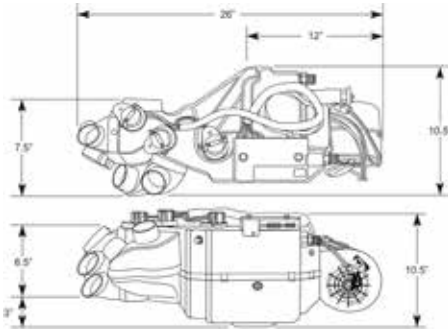

GEN-V MAGNUM EVAPORATOR KIT

3980★ All 1049.95 Kit

The Gen 5 is Vintage Air's most powerful and intelligent climate control system. The Gen 5 uses an exclusive fully electronic microprocessor control system that eliminates cables or vacuum connections. Separate high-capacity copper parallel-flow heat coil and aluminum plate-and-fin-cooling coils provide outstanding performance and instant temperature adjustments.

Additional features include variable blower speed and dash/floor/defrost blend.

**The Gen 5 Magnum™ kit includes the evaporator unit and mounting brackets, a wiring harness, an electric servo heater control valve, duct hoses, a drain kit and detailed installation instructions.

- Engineered to cool your vehicle faster than ever
- Improved diagnostics and advanced systematic fail safes
- Multiple mounting options for an easier installation
- Rubber well-nut mounting points for improved NVH isolation
- Separate high-capacity A/C and heater coils with blend air door for rapid vent temperature adjustment
- OEM block-type expansion valve
- Injection molded case for optimal precision, strength and quality
- Injection molded blend air doors with integral rubber seals
- Removable access covers for coil service
- Interchangeable defrost and floor heat plenums for increased mounting flexibility
- Powder coated steel mounting brackets

GEN-V SURE-FIT KITS GEN-IV MAGNUM POLISHED CONTROLS

3981★ All Horizontal Control 229.95 Ea

3982★ All Vertical Control 229.95 Ea

GEN-V MAGNUM ANODIZED CONTROLS

3983★ All Horizontal Control 239.95 Ea

3984★ All Vertical Control 239.95 Ea

GEN-V MAGNUM ROTARY CONTROLS

4176★ All Under Dash Pod 74.95 Ea

GEN-V MAGNUM PROLINE PANEL CONTROLS

4186★ w/Polished Bezel and Knobs 229.95 Ea

4187★ w/Black Bezel and Knobs 239.95 Ea

★ = Please call for delivery ETA on all Special Order Non-Stock Items.

🚚 = truck freight (call for shipping quote)
📦 = add $80.00 handling per item

⦿ = add $10.00 handling per item
⦿ = add $20.00 handling per item

⦿ = add $80.00 handling per item
⦿ = add $200.00 handling per item