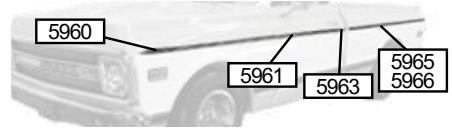

69-72 FLEETSIDE UPPER TRIM MOLDINGS

5960	All	Fender Molding LH/RH	52.95 Ea
5961	All	Door Molding LH	41.95 Ea
5962	All	Door Molding RH	41.95 Ea
5963	All	Cab Molding LH	29.95 Ea
5964	All	Cab Molding RH	27.95 Ea
5965	Long Bed	Bed Molding LH/RH	69.95 Ea
5966	Short Bed	Bed Molding LH/RH	69.95 Ea