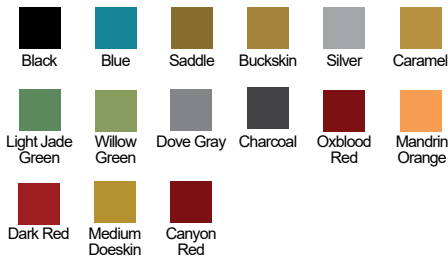

INTERIOR SOFT PARTS

1975-80 REG CAB 1/2 TON 2WD AUTO (EXCEPT TURBO 400)

9711★	Black	175.95 Set
9712★	Blue	175.95 Set
9713★	Saddle	175.95 Set
9714★	Buckskin	175.95 Set
9715★	Silver	175.95 Set
9716★	Caramel	175.95 Set
9717★	Light Jade Green	175.95 Set
9718★	Willow Green	175.95 Set
9719★	Dove Gray	175.95 Set
9720★	Charcoal	175.95 Set
9721★	Oxblood Red	175.95 Set
9722★	Mandrin Orange	175.95 Set
9723★	Dark Red	175.95 Set
9724★	Medium Doeskin	175.95 Set
9725★	Canyon Red	175.95 Set
9726★	Blue	175.95 Set
9727★	Silver	175.95 Set