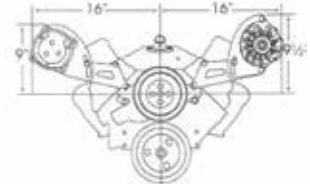

ALAN GROVE COMPONENTS INC. has specialized in fabricated specialty vehicle components for many years. Our mounting brackets are crafted from steel plate and represent our commitment to quality. All welding is T.I.G and all edges are smoothly finished. Our brackets are guaranteed to fit and include all the necessary bolts, nuts, spacers, hardware, belt-length recommendations and "easy to follow" illustrated instructions for simple installation. Dimension requirements for our brackets are provided within each bracket description on this web site. Please refer to these before ordering. Your satisfaction continues to be our goal.

What kind of water pump do I have?

SMALL BLOCK WITH SHORT WATER PUMP

Chevrolet used many different water pumps throughout their history. Please take the time and make sure that you identify which water pump you have so that you will be able to order the correct AC system or correct brackets and pulleys.

SMALL BLOCK WITH LONG WATER PUMP

What kind of water pump do I have?

BIG BLOCK WITH SHORT WATER PUMP

Chevrolet used many different water pumps throughout their history. Please take the time and make sure that you identify which water pump you have so that you will be able to order the correct AC system or correct brackets and pulleys.

BIG BLOCK WITH LONG WATER PUMP

3617 Alternator Mounting Bracket 109.95 Ea

These brackets bolt to the top water pump and the two front intake bolts. They may be used individually or as a pair, Will clear tall valve covers.

BRACKETS FOR SMALL BLOCK

Small Block With Short Water Pump

- 3607 Compressor Mounting Bracket 122.95 Ea
- 3608 Alternator Mounting Bracket 109.95 Ea

Small Block With Long Water Pump

- 3618 Compressor Mounting Bracket 122.95 Ea
- 3619 Alternator Mounting Bracket 109.95 Ea