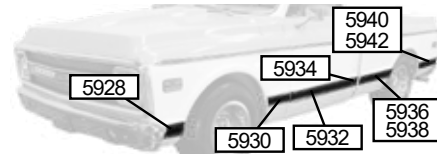

69-72 FLEETSIDE LOWER BLACK TRIM MOLDINGS

5928	All	Front of Fender LH	30.95 Ea
5929	All	Front of Fender RH	30.95 Ea
5930	All	Rear of Fender LH	35.95 Ea
5931	All	Rear of Fender RH	35.95 Ea
5932	All	Front Door LH	45.95 Ea
5933	All	Front Door RH	45.95 Ea
5934	All	Cab Molding LH	30.95 Ea
5935	All	Cab Molding RH	30.95 Ea
5936	Long	Front of Bed LH	45.95 Ea
5937	Long	Front of Bed RH	45.95 Ea
5938	Short	Front of Bed LH	35.95 Ea
5939	Short	Front of Bed RH	35.95 Ea
5940	Long	Rear of Bed LH	48.95 Ea
5941	Long	Rear of Bed RH	48.95 Ea
5942	Short	Rear of Bed LH	40.95 Ea
5943	Short	Rear of Bed RH	40.95 Ea