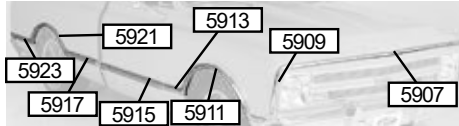

EXTERIOR PARTS & TRIM

67-68 LONG FLEETSIDE TRIM MOLDINGS

5907	Chevy	Hood Edge Molding	65.95 Ea
5908	Chevy	Fender Edge Molding LH	33.95 Ea
5909	Chevy	Fender Edge Molding RH	33.95 Ea
5910	All	Fender Molding LH	130.95 Ea
5911	All	Fender Molding RH	130.95 Ea
5912	All	Door Molding LH	58.95 Ea
5913	All	Door Molding RH	58.95 Ea
5914	All	Cab Molding LH	43.95 Ea
5915	All	Cab Molding RH	43.95 Ea
5916	All	Front of Bed LH	58.95 Ea
5917	All	Front of Bed RH	58.95 Ea
5920	All	Wheel Well Molding LH	98.95 Ea
5921	All	Wheel Well Molding RH	98.95 Ea
5922	All	Rear of Bed LH	42.95 Ea
5923	All	Rear of Bed RH	42.95 Ea