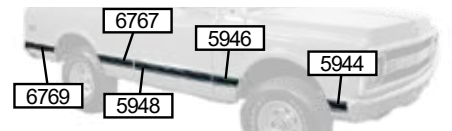

69-72 BLAZER LOWER WOODGRAIN TRIM

5944	Front of Fender LH	33.95 Ea
5945	Front of Fender RH	33.95 Ea
5946	Rear of Fender LH	39.95 Ea
5947	Rear of Fender RH	39.95 Ea
5948	Front Door LH	59.95 Ea
5949	Front Door RH	59.95 Ea
6767	Front of Bed LH	102.95 Ea
6768	Front of Bed RH	102.95 Ea
6769	Rear of Bed LH	43.95 Ea
6770	Rear of Bed RH	43.95 Ea